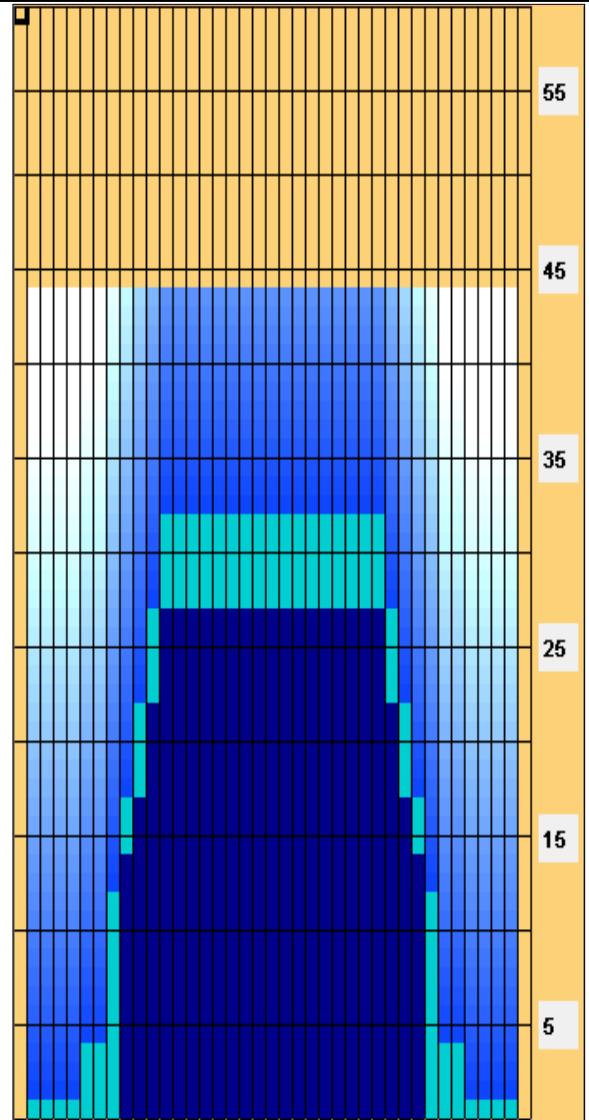

2026 Torneo Nacional Batalla de Carabobo Juvenil, Sénior y Súper Sénior (2022 USBC Senior Championships Sweeper #1 - 44')

Oil Pattern Distance: 44 Feet	Reverse Brush Drop: 44 Feet	Oil Per Board: 55 uL
Forward Oil Total: 18,59 mL	Reverse Oil Total: 7,645 mL	Volume Oil Total: 26,235 mL
Forward Boards Crossed: 338 Boards	Reverse Boards Crossed: 139 Boards	Total Boards Crossed: 477 Boards

Start	Stop	Loads	Speed	Crossed	Start	End	Feet	T.Oil
1	2L 2R	2	14	74	0.0	1.9	1.9	4070
2	6L 6R	1	18	29	1.9	4.4	2.5	1595
3	8L 8R	3	18	75	4.4	12.0	7.6	4125
4	9L 9R	2	18	46	12.0	17.1	5.1	2530
5	10L 10R	2	18	42	17.1	22.2	5.1	2310
6	11L 11R	2	18	38	22.2	27.3	5.1	2090
7	12L 12R	2	18	34	27.3	32.4	5.1	1870
8	2L 2R	0	26	0	32.4	44.0	11.6	0

Start	Stop	Loads	Speed	Crossed	Start	End	Feet	T.Oil
1	2L 2R	0	30	0	44.0	27.0	-17.0	0
2	12L 12R	2	18	34	27.0	21.9	-5.1	1870
3	11L 11R	2	18	38	21.9	16.8	-5.1	2090
4	10L 10R	1	18	21	16.8	14.3	-2.5	1155
5	9L 9R	2	18	46	14.3	9.2	-5.1	2530
6	2L 2R	0	14	0	9.2	0.0	-9.2	0

Conditioner:
Type In or Select One

TransferType:
Type In or Select One

- Forward
- Reverse
- Combined
- Buff