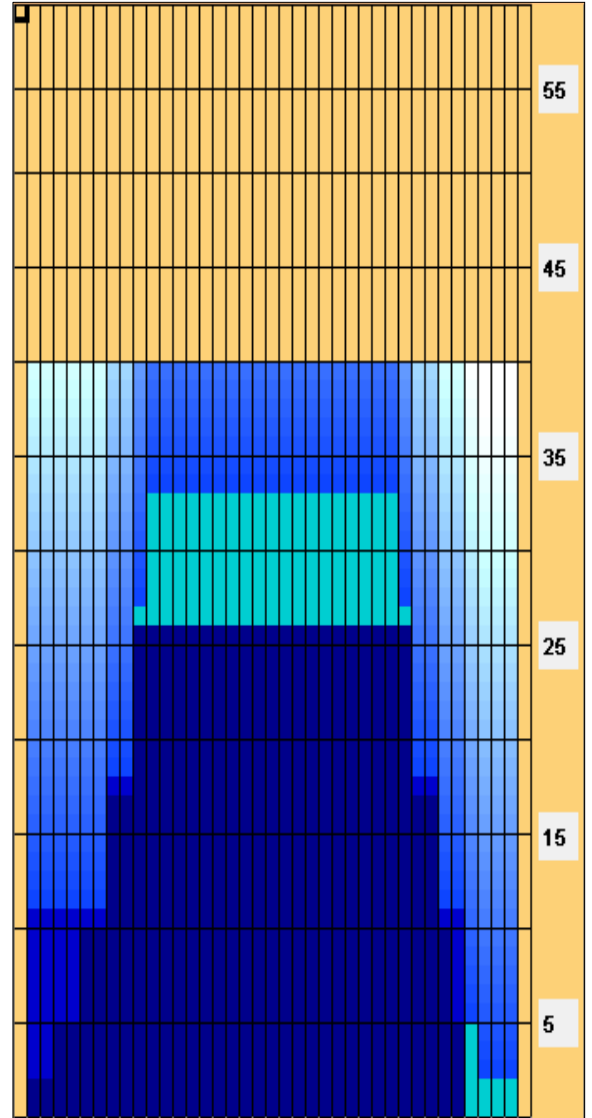

2026 Torneo Nacional La Guaira 2da. Fuerza Masculino y Élite Femenino y Masculino (2024 Youth Open Championships - 40')

Oil Pattern Distance: 40 Feet	Reverse Brush Drop: 40 Feet	Oil Per Board: 55 uL
Forward Oil Total: 18,59 mL	Reverse Oil Total: 9,405 mL	Volume Oil Total: 27,995 mL
Forward Boards Crossed: 338 Boards	Reverse Boards Crossed: 171 Boards	Total Boards Crossed: 509 Boards

Start	Stop	Loads	Speed	Crossed	Start	End	Feet	T.Oil
1	2L 2R	2	18	74	0.0	2.5	2.5	4070
2	4L 5R	1	18	32	2.5	5.0	2.5	1760
3	6L 7R	2	18	56	5.0	10.1	5.1	3080
4	8L 8R	3	18	75	10.1	17.7	7.6	4125
5	10L 10R	3	22	63	17.7	27.0	9.3	3465
6	11L 11R	2	22	38	27.0	33.2	6.2	2090
7	2L 2R	0	26	0	33.2	40.0	6.8	0

Start	Stop	Loads	Speed	Crossed	Start	End	Feet	T.Oil
1	2L 2R	0	30	0	40.0	26.0	-14.0	0
2	10L 10R	3	18	63	26.0	18.4	-7.6	3465
3	8L 8R	3	18	75	18.4	10.8	-7.6	4125
4	2L 6R	1	18	33	10.8	8.3	-2.5	1815
5	2L 2R	0	14	0	8.3	0.0	-8.3	0

Conditioner:
Type In or Select One

TransferType:
Type In or Select One

- Forward
- Reverse
- Combined
- Buff