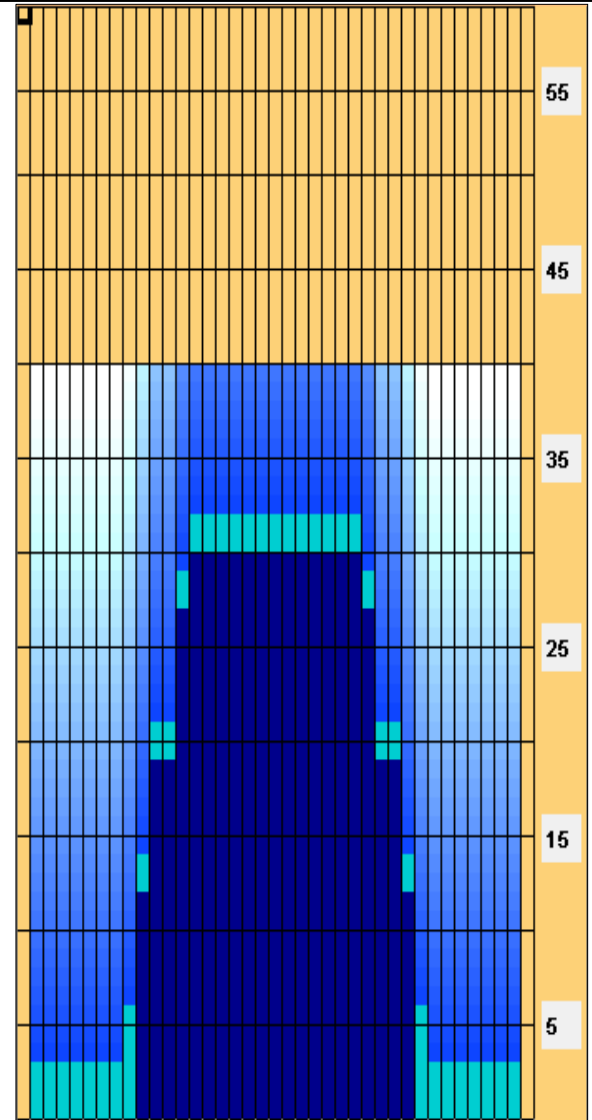

2026 Torneo Nacional La Guaira 2da. Fuerza Femenino (Kegel Challenge Series - BOURBON STREET - 40')

Oil Pattern Distance: 40 Feet	Reverse Brush Drop: 40 Feet	Oil Per Board: 50 uL
Forward Oil Total: 15,6 mL	Reverse Oil Total: 7,85 mL	Volume Oil Total: 23,45 mL
Forward Boards Crossed: 312 Boards	Reverse Boards Crossed: 157 Boards	Total Boards Crossed: 469 Boards

Start	Stop	Loads	Speed	Crossed	Start	End	Feet	T.Oil
1	2L 2R	3	14	111	0.0	3.9	3.9	5550
2	9L 9R	1	18	23	3.9	6.4	2.5	1150
3	10L 10R	3	18	63	6.4	14.0	7.6	3150
4	11L 11R	3	18	57	14.0	21.6	7.6	2850
5	13L 13R	3	18	45	21.6	29.2	7.6	2250
6	14L 14R	1	22	13	29.2	32.3	3.1	650
7	2L 2R	0	22	0	32.3	34.0	1.7	0
8	2L 2R	0	26	0	34.0	40.0	6.0	0

Forward
Reverse
More

Start	Stop	Loads	Speed	Crossed	Start	End	Feet	T.Oil
1	2L 2R	0	30	0	40.0	30.0	-10.0	0
2	14L 14R	1	22	13	30.0	26.9	-3.1	650
3	13L 13R	3	18	45	26.9	19.3	-7.6	2250
4	11L 11R	3	18	57	19.3	11.7	-7.6	2850
5	10L 10R	2	14	42	11.7	7.8	-3.9	2100
6	2L 2R	0	10	0	7.8	0.0	-7.8	0

Forward
Reverse
More

Conditioner:
Type In or Select One

TransferType:
Type In or Select One

- Forward
- Reverse
- Combined
- Buff

<p> Reverse Drop Brush 32'. Download PDF for full description. </p>

Item	3L-7L:18L-18R	8L-12L:18L-18R	13L-17L:18L-18R	18L-18R:17R-13R	18L-18R:12R-8R	18L-18R:7R-3R
Description	Outside Track:Middle	Middle Track:Middle	Inside Track:Middle	Middle: Inside Track	Middle:Middle Track	Middle:Outside Track
Track Zone Ratio	7,67	2,5	1,02	1,02	2,5	7,67