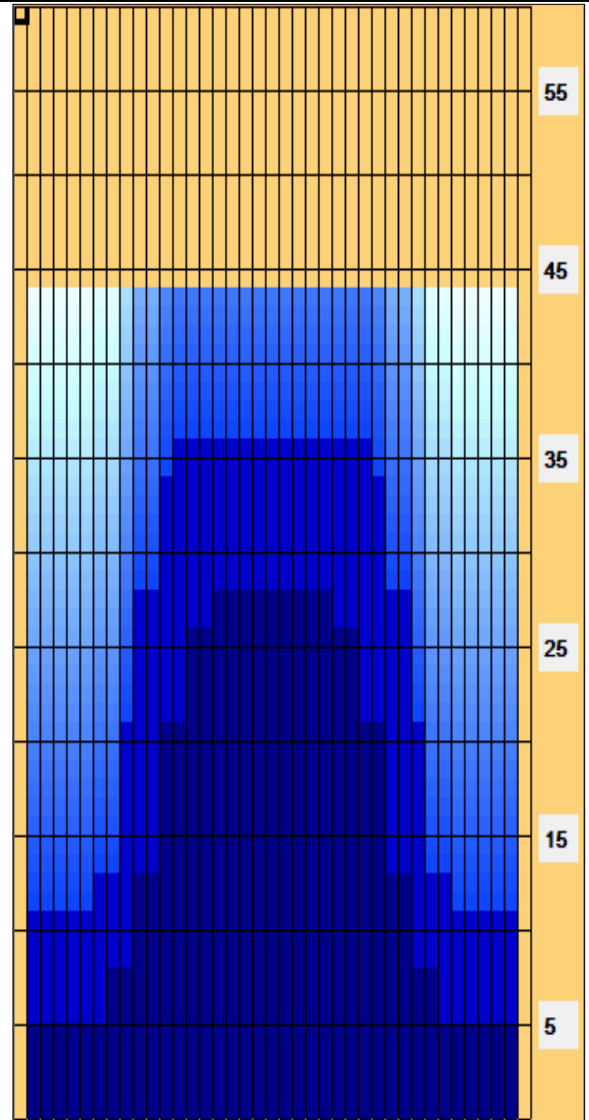

2026 Torneo Selección Nacional Juvenil Día 5 (2025) PANAM Bowling Youth Championships - 44"

Oil Pattern Distance: 44 Feet	Reverse Brush Drop: 44 Feet	Oil Per Board: 50 uL
Forward Oil Total: 15,05 mL	Reverse Oil Total: 15,95 mL	Volume Oil Total: 31 mL
Forward Boards Crossed: 301 Boards	Reverse Boards Crossed: 319 Boards	Total Boards Crossed: 620 Boards

Start	Stop	Loads	Speed	Crossed	Start	End	Feet	T.Oil
1	2L 2R	4	14	148	0.0	5.9	5.9	7400
2	8L 8R	1	18	25	5.9	8.4	2.5	1250
3	10L 10R	2	18	42	8.4	13.5	5.1	2100
4	12L 12R	3	18	51	13.5	21.1	7.6	2550
5	14L 14R	2	18	26	21.1	26.2	5.1	1300
6	16L 16R	1	18	9	26.2	28.7	2.5	450
7	2L 2R	0	22	0	28.7	39.0	10.3	0
8	2L 2R	0	26	0	39.0	44.0	5.0	0

Start	Stop	Loads	Speed	Crossed	Start	End	Feet	T.Oil
1	2L 2R	0	30	0	44.0	36.0	-8.0	0
2	13L 13R	1	18	15	36.0	33.5	-2.5	750
3	12L 12R	2	18	34	33.5	28.4	-5.1	1700
4	10L 10R	3	18	63	28.4	20.8	-7.6	3150
5	9L 9R	3	18	69	20.8	13.2	-7.6	3450
6	7L 7R	1	18	27	13.2	10.7	-2.5	1350
7	2L 2R	3	14	111	10.7	4.8	-5.9	5550
8	2L 2R	0	14	0	4.8	0.0	-4.8	0

Conditioner:
Type In or Select
One

TransferType:
Type In or Select
One

- Forward
- Reverse
- Combined
- Buff