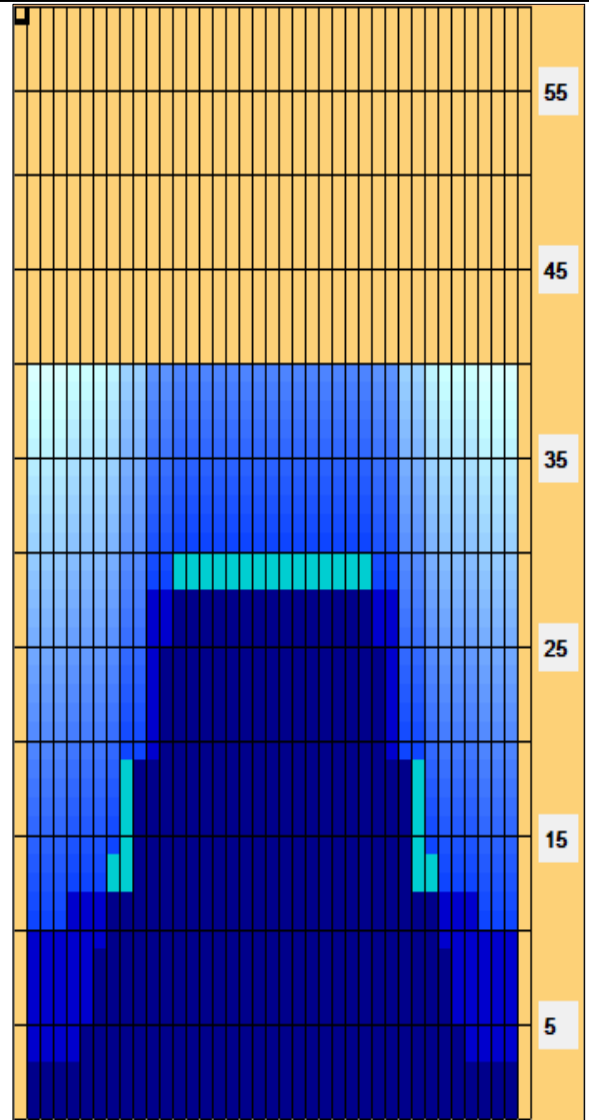

2026 Torneo Selección Nacional Juvenil Día 4 (2022 PWBA Tour Championship - 40')

Oil Pattern Distance: 40 Feet	Reverse Brush Drop: 40 Feet	Oil Per Board: 55 uL
Forward Oil Total: 19,47 mL	Reverse Oil Total: 9,185 mL	Volume Oil Total: 28,655 mL
Forward Boards Crossed: 354 Boards	Reverse Boards Crossed: 167 Boards	Total Boards Crossed: 521 Boards

Start	Stop	Loads	Speed	Crossed	Start	End	Feet	T.Oil
1	2L 2R	3	14	111	0.0	3.9	3.9	6105
2	6L 6R	1	14	29	3.9	5.8	1.9	1595
3	7L 7R	2	14	54	5.8	9.7	3.9	2970
4	8L 8R	2	18	50	9.7	14.8	5.1	2750
5	9L 9R	2	18	46	14.8	19.9	5.1	2530
6	12L 12R	2	18	34	19.9	25.0	5.1	1870
7	13L 13R	2	18	30	25.0	30.1	5.1	1650
8	2L 2R	0	18	0	30.1	36.0	5.9	0
9	2L 2R	0	22	0	36.0	40.0	4.0	0

Forward Reverse More

Start	Stop	Loads	Speed	Crossed	Start	End	Feet	T.Oil
1	2L 2R	0	26	0	40.0	28.0	-12.0	0
2	11L 11R	3	22	57	28.0	18.7	-9.3	3135
3	10L 10R	2	22	42	18.7	12.5	-6.2	2310
4	5L 5R	1	18	31	12.5	10.0	-2.5	1705
5	2L 2R	1	18	37	10.0	7.5	-2.5	2035
6	2L 2R	0	14	0	7.5	0.0	-7.5	0

Forward Reverse More

Conditioner:
Type In or Select
One

TransferType:
Type In or Select
One

- Forward
- Reverse
- Combined
- Buff

Item	3L-7L:18L-18R	8L-12L:18L-18R	13L-17L:18L-18R	18L-18R:17R-13R	18L-18R:12R-8R	18L-18R:7R-3R
Description	Outside Track:Middle	Middle Track:Middle	Inside Track:Middle	Middle: Inside Track	Middle:Middle Track	Middle:Outside Track
Track Zone Ratio	3,89	1,46	1	1	1,46	3,89