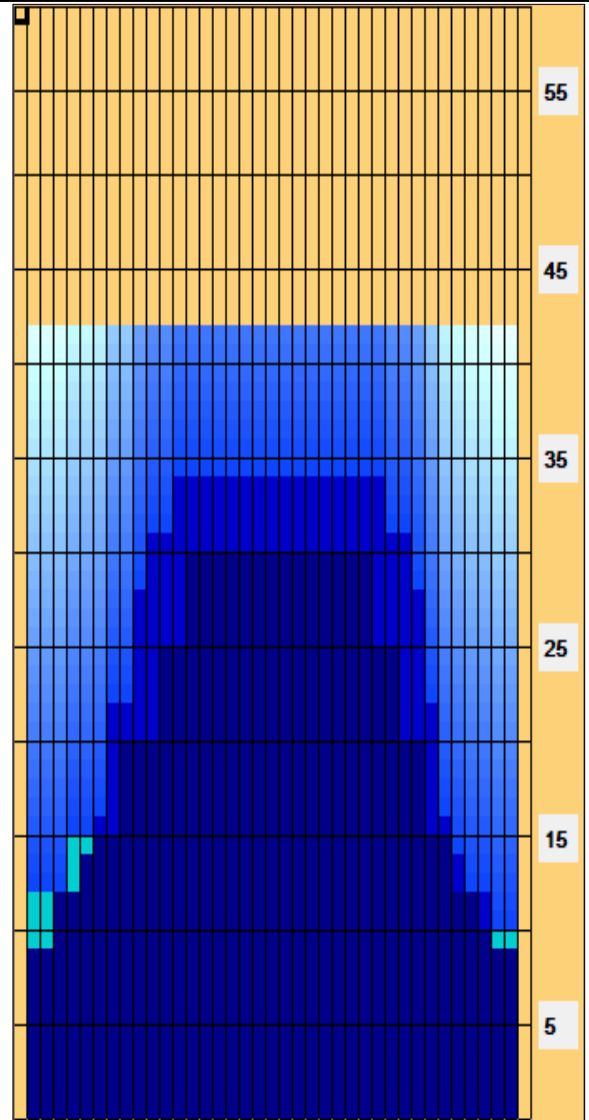

# 2026 Torneo Selección Nacional Juvenil Día 3 (2025 IBF World Seniors Championships - 42')

Oil Pattern Distance: <b>42 Feet</b>	Reverse Brush Drop: <b>42 Feet</b>	Oil Per Board: <b>45 uL</b>
Forward Oil Total: <b>16,11 mL</b>	Reverse Oil Total: <b>13,185 mL</b>	Volume Oil Total: <b>29,295 mL</b>
Forward Boards Crossed: <b>358 Boards</b>	Reverse Boards Crossed: <b>293 Boards</b>	Total Boards Crossed: <b>651 Boards</b>

Start	Stop	Loads	Speed	Crossed	Start	End	Feet	T.Oil
1	2L 2R	5	18	185	0.0	10.2	10.2	8325
2	2L 5R	1	18	34	10.2	12.7	2.5	1530
3	5L 7R	1	18	29	12.7	15.2	2.5	1305
4	9L 9R	2	18	46	15.2	20.3	5.1	2070
5	12L 11R	2	18	36	20.3	25.4	5.1	1620
6	14L 13R	2	18	28	25.4	30.5	5.1	1260
7	2L 2R	0	22	0	30.5	39.0	8.5	0
8	2L 2R	0	26	0	39.0	42.0	3.0	0

Forward Reverse More

Start	Stop	Loads	Speed	Crossed	Start	End	Feet	T.Oil
1	2L 2R	0	26	0	42.0	34.0	-8.0	0
2	13L 12R	1	22	16	34.0	30.9	-3.1	720
3	11L 10R	1	22	20	30.9	27.8	-3.1	900
4	10L 9R	2	22	44	27.8	21.6	-6.2	1980
5	8L 8R	2	18	50	21.6	16.5	-5.1	2250
6	7L 7R	1	18	27	16.5	14.0	-2.5	1215
7	6L 6R	1	18	29	14.0	11.5	-2.5	1305
8	4L 4R	1	18	33	11.5	9.0	-2.5	1485
9	2L 2R	2	14	74	9.0	5.1	-3.9	3330
10	2L 2R	0	14	0	5.1	0.0	-5.1	0

Forward Reverse More

Conditioner:  
Type In or Select One

TransferType:  
Type In or Select One

- Forward
- Reverse
- Combined
- Buff

Item	3L-7L:18L-18R	8L-12L:18L-18R	13L-17L:18L-18R	18L-18R:17R-13R	18L-18R:12R-8R	18L-18R:7R-3R
Description	Outside Track:Middle	Middle Track:Middle	Inside Track:Middle	Middle: Inside Track	Middle:Middle Track	Middle:Outside Track
Track Zone Ratio	2,4	1,36	1,02	1	1,28	2,61