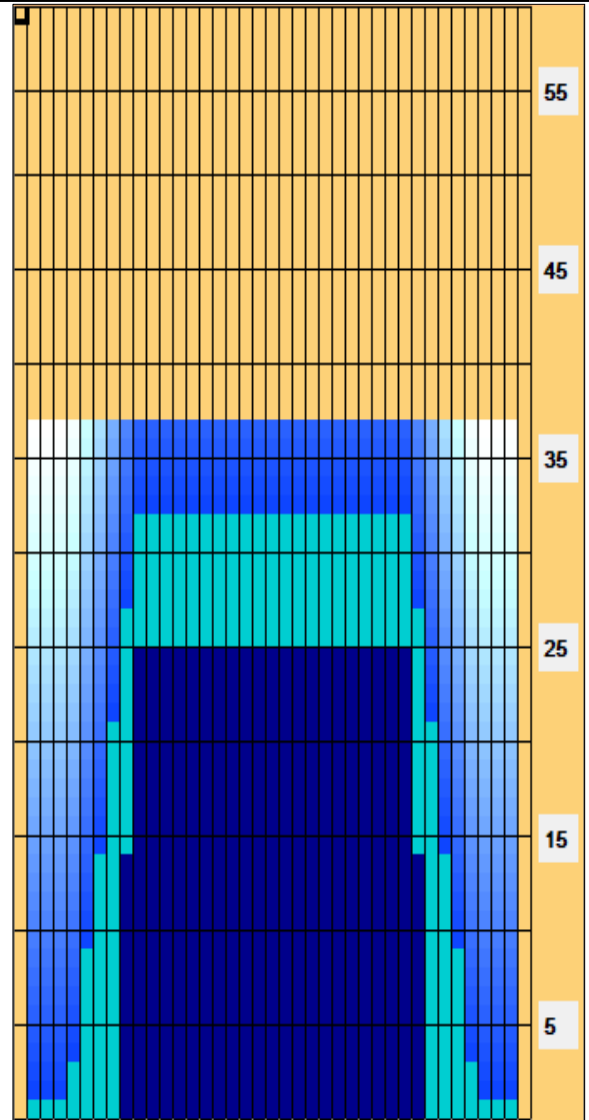

2026 Torneo Selección Nacional Juvenil Día 2 (PWBA Regional Arlington, TX - 37')

Oil Pattern Distance: 37 Feet	Reverse Brush Drop: 37 Feet	Oil Per Board: 50 uL
Forward Oil Total: 20,45 mL	Reverse Oil Total: 6,1 mL	Volume Oil Total: 26,55 mL
Forward Boards Crossed: 409 Boards	Reverse Boards Crossed: 122 Boards	Total Boards Crossed: 531 Boards

Start	Stop	Loads	Speed	Crossed	Start	End	Feet	T.Oil
1	2L 2R	2	10	74	0.0	1.4	1.4	3700
2	5L 5R	1	14	31	1.4	3.3	1.9	1550
3	6L 6R	3	14	87	3.3	9.2	5.9	4350
4	7L 7R	2	18	54	9.2	14.3	5.1	2700
5	8L 8R	3	18	75	14.3	21.9	7.6	3750
6	9L 9R	2	18	46	21.9	27.0	5.1	2300
7	10L 10R	2	18	42	27.0	32.1	5.1	2100
8	2L 2R	0	18	0	32.1	37.0	4.9	0

Start	Stop	Loads	Speed	Crossed	Start	End	Feet	T.Oil
1	2L 2R	0	30	0	37.0	25.0	-12.0	0
2	10L 10R	2	22	42	25.0	18.8	-6.2	2100
3	12L 12R	2	18	34	18.8	13.7	-5.1	1700
4	9L 9R	2	18	46	13.7	8.6	-5.1	2300
5	2L 2R	0	18	0	8.6	0.0	-8.6	0

Conditioner:
Type In or Select
One

TransferType:
Type In or Select
One

- Forward
- Reverse
- Combined
- Buff