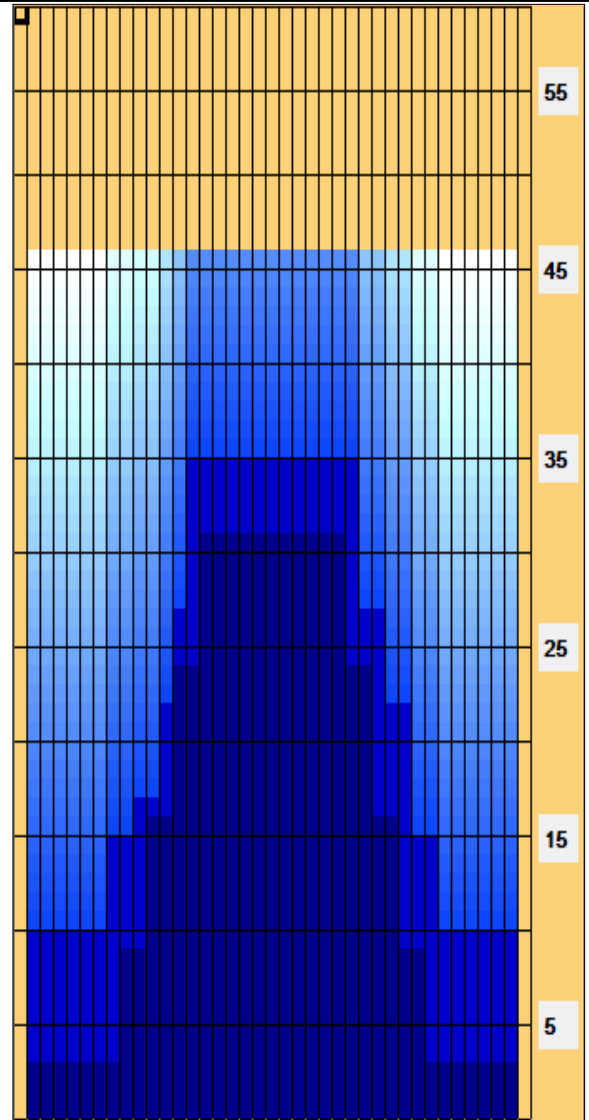

2026 Torneo Selección Nacional Juvenil Día 1 (2024 PBA Petraglia - 46')

Oil Pattern Distance: 46 Feet	Reverse Brush Drop: 46 Feet	Oil Per Board: 50 uL
Forward Oil Total: 14,6 mL	Reverse Oil Total: 12,7 mL	Volume Oil Total: 27,3 mL
Forward Boards Crossed: 292 Boards	Reverse Boards Crossed: 254 Boards	Total Boards Crossed: 546 Boards

Start	Stop	Loads	Speed	Crossed	Start	End	Feet	T.Oil
1	2L 2R	3	14	111	0.0	3.9	3.9	5550
2	9L 9R	2	18	46	3.9	9.0	5.1	2300
3	11L 11R	3	18	57	9.0	16.6	7.6	2850
4	13L 13R	3	18	45	16.6	24.2	7.6	2250
5	15L 15R	3	18	33	24.2	31.8	7.6	1650
6	2L 2R	0	18	0	31.8	36.0	4.2	0
7	2L 2R	0	22	0	36.0	41.0	5.0	0
8	2L 2R	0	26	0	41.0	46.0	5.0	0

◀ ▶ ▶▶ ▶▶▶ Forward Reverse More

Start	Stop	Loads	Speed	Crossed	Start	End	Feet	T.Oil
1	2L 2R	0	30	0	46.0	35.0	-11.0	0
2	14L 14R	3	18	39	35.0	27.4	-7.6	1950
3	13L 12R	2	18	32	27.4	22.3	-5.1	1600
4	12L 10R	2	18	38	22.3	17.2	-5.1	1900
5	10L 10R	1	14	21	17.2	15.3	-1.9	1050
6	8L 8R	2	18	50	15.3	10.2	-5.1	2500
7	2L 2R	2	14	74	10.2	6.3	-3.9	3700
8	2L 2R	0	14	0	6.3	0.0	-6.3	0

◀ ▶ ▶▶ ▶▶▶ Forward Reverse More

Conditioner:
Type In or Select One

TransferType:
Type In or Select One

- Forward
- Reverse
- Combined
- Buff

Item	3L-7L:18L-18R	8L-12L:18L-18R	13L-17L:18L-18R	18L-18R:17R-13R	18L-18R:12R-8R	18L-18R:7R-3R
Description	Outside Track:Middle	Middle Track:Middle	Inside Track:Middle	Middle: Inside Track	Middle:Middle Track	Middle:Outside Track
Track Zone Ratio	5,2	2,41	1,07	1,07	2,17	5,2