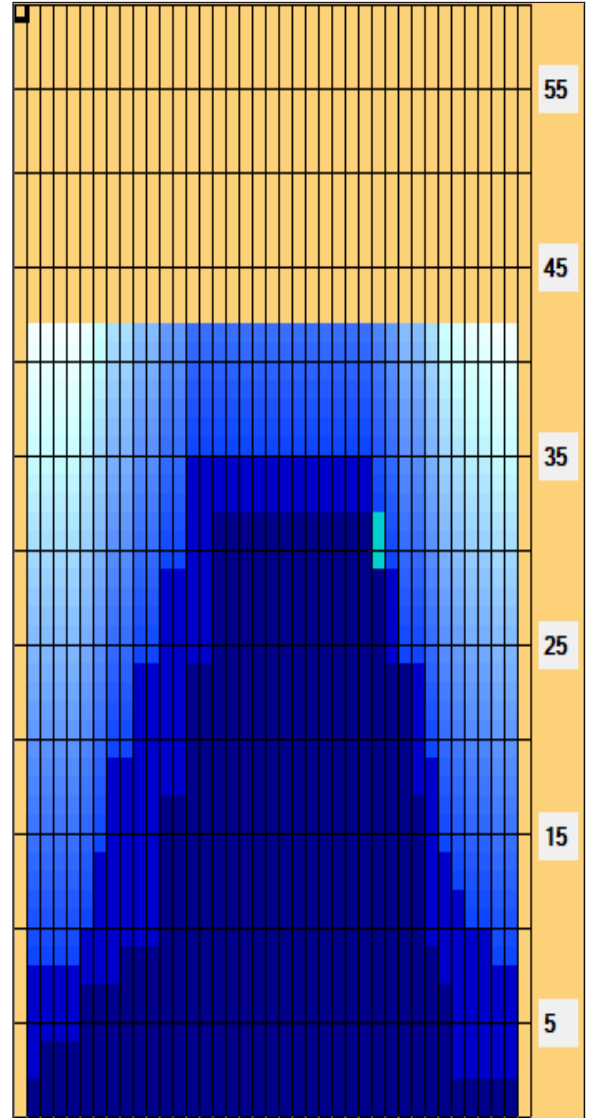

# 2026 Torneo Nacional Apertura Élite Femenino (2025 PBA LBC National Championships - 42')

Oil Pattern Distance: <b>42 Feet</b>	Reverse Brush Drop: <b>37 Feet</b>	Oil Per Board: <b>40 uL</b>
Forward Oil Total: <b>13,76 mL</b>	Reverse Oil Total: <b>11,24 mL</b>	Volume Oil Total: <b>25 mL</b>
Forward Boards Crossed: <b>344 Boards</b>	Reverse Boards Crossed: <b>281 Boards</b>	Total Boards Crossed: <b>625 Boards</b>

Start	Stop	Loads	Speed	Crossed	Start	End	Feet	T.Oil
1	2L 2R	3	10	111	0.0	2.8	2.8	4440
2	3L 7R	1	14	31	2.8	4.7	1.9	1240
3	6L 7R	1	18	28	4.7	7.2	2.5	1120
4	9L 8R	1	18	24	7.2	9.7	2.5	960
5	12L 9R	3	18	60	9.7	17.3	7.6	2400
6	14L 10R	3	18	51	17.3	24.9	7.6	2040
7	16L 12R	3	18	39	24.9	32.5	7.6	1560
8	2L 2R	0	18	0	32.5	36.0	3.5	0
9	2L 2R	0	22	0	36.0	42.0	6.0	0

Start	Stop	Loads	Speed	Crossed	Start	End	Feet	T.Oil
1	2L 2R	0	30	0	42.0	35.0	-7.0	0
2	14L 13R	2	22	28	35.0	28.8	-6.2	1120
3	12L 11R	2	18	36	28.8	23.7	-5.1	1440
4	10L 9R	2	18	44	23.7	18.6	-5.1	1760
5	8L 8R	2	18	50	18.6	13.5	-5.1	2000
6	7L 7R	1	14	27	13.5	11.6	-1.9	1080
7	7L 6R	1	14	28	11.6	9.7	-1.9	1120
8	6L 4R	1	14	31	9.7	7.8	-1.9	1240
9	2L 2R	1	14	37	7.8	5.9	-1.9	1480
10	2L 2R	0	14	0	5.9	0.0	-5.9	0

Conditioner:  
Type In or Select One

TransferType:  
Type In or Select One

Forward

Reverse

Combined

Buff

Item	3L-7L:18L-18R	8L-12L:18L-18R	13L-17L:18L-18R	18L-18R:17R-13R	18L-18R:12R-8R	18L-18R:7R-3R
Description	Outside Track:Middle	Middle Track:Middle	Inside Track:Middle	Middle: Inside Track	Middle:Middle Track	Middle:Outside Track
Track Zone Ratio	4,35	1,93	1,12	1	1,41	4,66