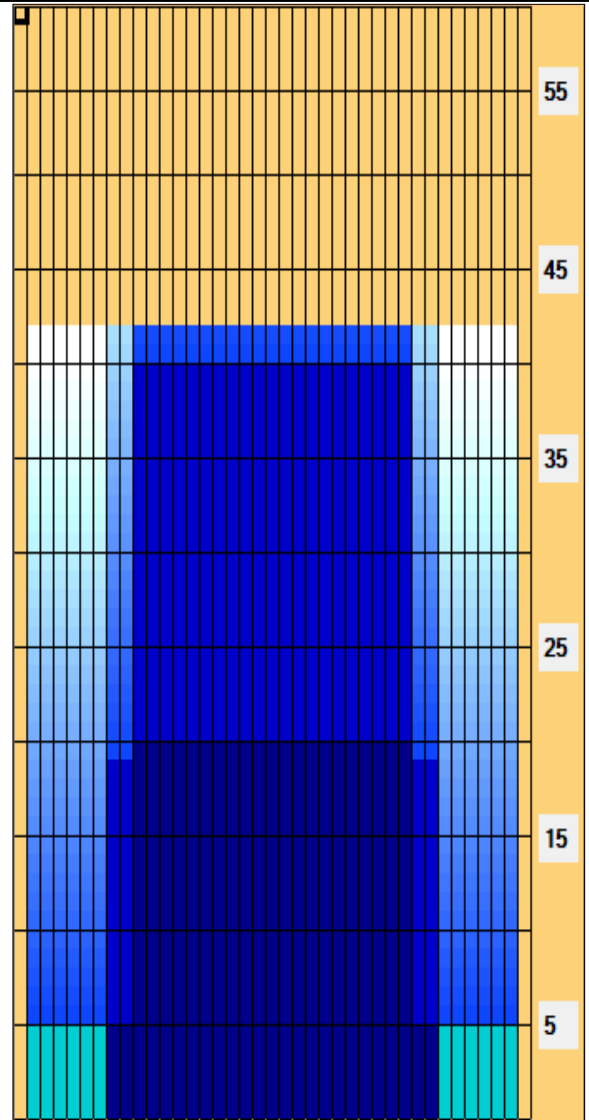

2026 Torneo Nacional Apertura 2da. Fuerza Femenino (2022 USBC Senior Championships Sweeper #2 - 42')

Oil Pattern Distance: 42 Feet **Reverse Brush Drop:** 42 Feet **Oil Per Board:** 55 uL
Forward Oil Total: 11,88 mL **Reverse Oil Total:** 12,65 mL **Volume Oil Total:** 24,53 mL
Forward Boards Crossed: 216 Boards **Reverse Boards Crossed:** 230 Boards **Total Boards Crossed:** 446 Boards

Start	Stop	Loads	Speed	Crossed	Start	End	Feet	T.Oil
1	2L 2R	3	18	111	0.0	5.1	5.1	6105
2	10L 10R	5	22	105	5.1	20.6	15.5	5775
3	2L 2R	0	22	0	20.6	42.0	21.4	0

Forward Reverse More

Start	Stop	Loads	Speed	Crossed	Start	End	Feet	T.Oil
1	2L 2R	0	30	0	42.0	40.0	-2.0	0
2	10L 10R	5	30	105	40.0	18.8	-21.2	5775
3	8L 8R	5	18	125	18.8	6.1	-12.7	6875
4	2L 2R	0	10	0	6.1	0.0	-6.1	0

Forward Reverse More

Conditioner:
Type In or Select One

TransferType:
Type In or Select One

- Forward
- Reverse
- Combined
- Buff

Item	3L-7L:18L-18R	8L-12L:18L-18R	13L-17L:18L-18R	18L-18R:17R-13R	18L-18R:12R-8R	18L-18R:7R-3R
Description	Outside Track:Middle	Middle Track:Middle	Inside Track:Middle	Middle: Inside Track	Middle:Middle Track	Middle:Outside Track
Track Zone Ratio	6	1,29	1	1	1,29	6