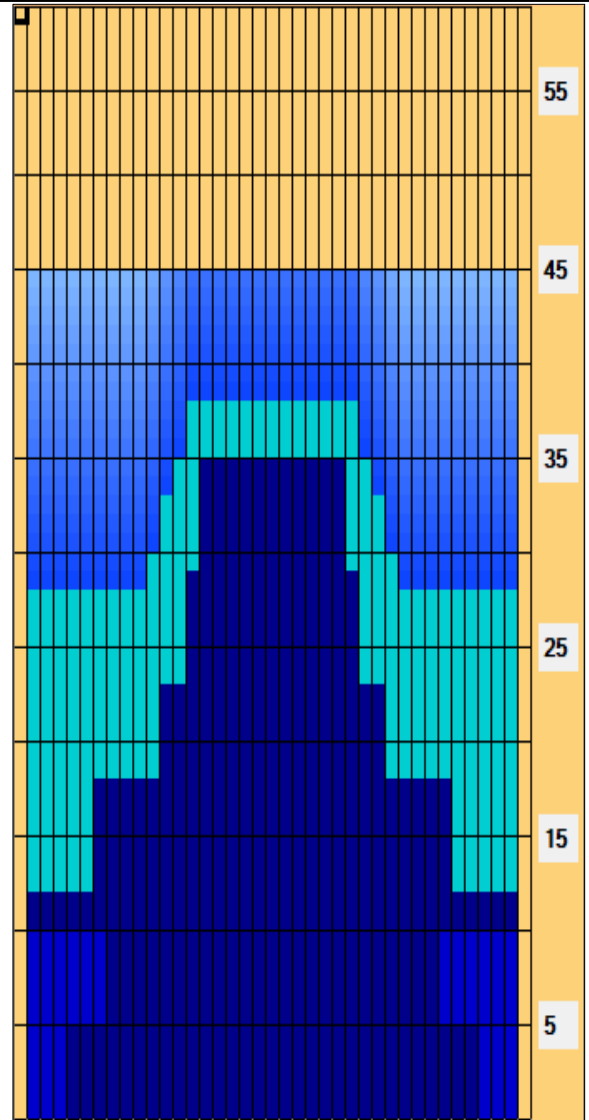

# 2026 Torneo Selección Nacional Élite y 2da. Fuerza Masculino Día 6 (2025 Team USA Trials - Men Day 3 - 45

Oil Pattern Distance: <b>45 Feet</b>	Reverse Brush Drop: <b>40 Feet</b>	Oil Per Board: <b>45 uL</b>
Forward Oil Total: <b>21,24 mL</b>	Reverse Oil Total: <b>9,45 mL</b>	Volume Oil Total: <b>30,69 mL</b>
Forward Boards Crossed: <b>472 Boards</b>	Reverse Boards Crossed: <b>210 Boards</b>	Total Boards Crossed: <b>682 Boards</b>

Start	Stop	Loads	Speed	Crossed	Start	End	Feet	T.Oil
1	2L 2R	1	18	37	0.0	0.0	0.0	1665
2	5L 5R	2	18	62	0.0	5.1	5.1	2790
3	8L 8R	2	18	50	5.1	10.2	5.1	2250
4	2L 2R	4	18	148	10.2	20.4	10.2	6660
5	2L 2R	3	18	111	20.4	28.0	7.6	4995
6	11L 11R	1	18	19	28.0	30.5	2.5	855
7	12L 12R	1	18	17	30.5	33.0	2.5	765
8	13L 13R	1	18	15	33.0	35.5	2.5	675
9	14L 14R	1	18	13	35.5	38.0	2.5	585
10	2L 2R	0	18	0	38.0	41.0	3.0	0
11	2L 2R	0	22	0	41.0	43.0	2.0	0
12	2L 2R	0	26	0	43.0	45.0	2.0	0

◀ ▶ ▶▶ ▶▶▶ Forward Reverse More

Start	Stop	Loads	Speed	Crossed	Start	End	Feet	T.Oil
1	2L 2R	0	26	0	45.0	38.0	-7.0	0
2	2L 2R	0	26	0	38.0	36.0	-2.0	0
3	2L 2R	0	26	0	36.0	35.0	-1.0	0
4	15L 15R	2	22	22	35.0	28.8	-6.2	990
5	14L 14R	2	22	26	28.8	22.6	-6.2	1170
6	12L 12R	2	18	34	22.6	17.5	-5.1	1530
7	7L 7R	2	18	54	17.5	12.4	-5.1	2430
8	2L 2R	2	18	74	12.4	7.3	-5.1	3330
9	2L 2R	0	14	0	7.3	0.0	-7.3	0

◀ ▶ ▶▶ ▶▶▶ Forward Reverse More

Conditioner:  
Type In or Select  
One

TransferType:  
Type In or Select  
One

Forward

Reverse

Combined

Buff

Item	3L-7L:18L-18R	8L-12L:18L-18R	13L-17L:18L-18R	18L-18R:17R-13R	18L-18R:12R-8R	18L-18R:7R-3R
Description	Outside Track:Middle	Middle Track:Middle	Inside Track:Middle	Middle: Inside Track	Middle:Middle Track	Middle:Outside Track
Track Zone Ratio	2,24	1,53	1,06	1,06	1,53	2,24