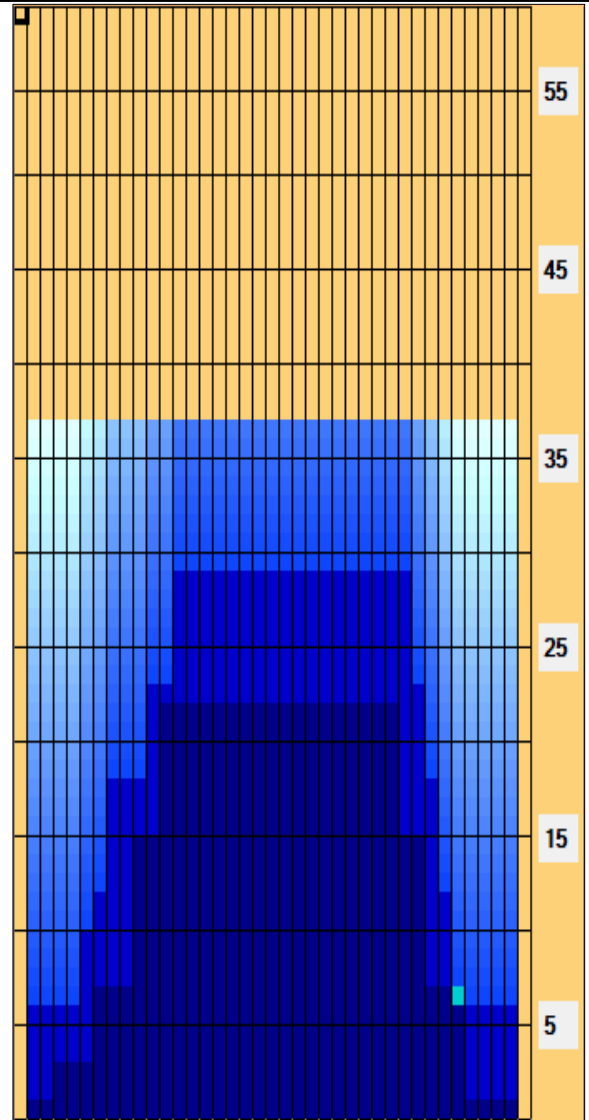

2026 Torneo Selección Nacional Élite y 2da. Fuerza Masculino Día 5 (2025 PBA WEBB - 37')

Oil Pattern Distance: 37 Feet	Reverse Brush Drop: 30 Feet	Oil Per Board: 50 uL
Forward Oil Total: 14,05 mL	Reverse Oil Total: 13,65 mL	Volume Oil Total: 27,7 mL
Forward Boards Crossed: 281 Boards	Reverse Boards Crossed: 273 Boards	Total Boards Crossed: 554 Boards

Start	Stop	Loads	Speed	Crossed	Start	End	Feet	T.Oil
1	2L 2R	2	14	74	0.0	1.9	1.9	3700
2	4L 6R	1	14	31	1.9	3.8	1.9	1550
3	7L 6R	2	14	56	3.8	7.7	3.9	2800
4	10L 9R	3	18	66	7.7	15.3	7.6	3300
5	12L 11R	3	18	54	15.3	22.9	7.6	2700
6	2L 2R	0	18	0	22.9	28.0	5.1	0
7	2L 2R	0	22	0	28.0	37.0	9.0	0

Forward Reverse More

Start	Stop	Loads	Speed	Crossed	Start	End	Feet	T.Oil
1	2L 2R	0	22	0	37.0	29.0	-8.0	0
2	13L 10R	2	22	36	29.0	22.8	-6.2	1800
3	11L 9R	2	18	42	22.8	17.7	-5.1	2100
4	8L 8R	3	14	75	17.7	11.8	-5.9	3750
5	7L 7R	1	14	27	11.8	9.9	-1.9	1350
6	6L 7R	2	14	56	9.9	6.0	-3.9	2800
7	2L 2R	1	14	37	6.0	4.1	-1.9	1850
8	2L 2R	0	14	0	4.1	0.0	-4.1	0

Forward Reverse More

Conditioner:
Type In or Select One

TransferType:
Type In or Select One

Forward

Reverse

Combined

Buff

Item	3L-7L:18L-18R	8L-12L:18L-18R	13L-17L:18L-18R	18L-18R:17R-13R	18L-18R:12R-8R	18L-18R:7R-3R
Description	Outside Track:Middle	Middle Track:Middle	Inside Track:Middle	Middle: Inside Track	Middle:Middle Track	Middle:Outside Track
Track Zone Ratio	4,23	1,45	1	1	1,2	4,58