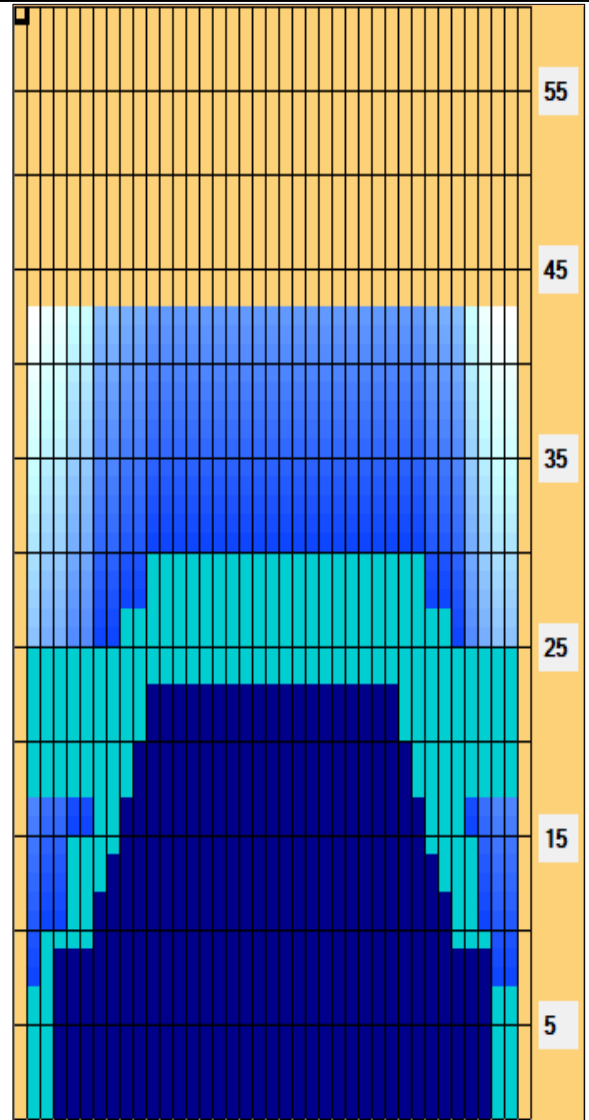

2026 Torneo Selección Nacional Élite y 2da. Fuerza Masculino Día 2 (2025 Kegel Aalborg International - 43')

Oil Pattern Distance: 43 Feet	Reverse Brush Drop: 37 Feet	Oil Per Board: 50 uL
Forward Oil Total: 21,45 mL	Reverse Oil Total: 7,4 mL	Volume Oil Total: 28,85 mL
Forward Boards Crossed: 429 Boards	Reverse Boards Crossed: 148 Boards	Total Boards Crossed: 577 Boards

Start	Stop	Loads	Speed	Crossed	Start	End	Feet	T.Oil
1	2L 2R	4	18	148	0.0	7.6	7.6	7400
2	3L 4R	1	18	34	7.6	10.1	2.5	1700
3	5L 5R	2	18	62	10.1	15.2	5.1	3100
4	7L 6R	1	18	28	15.2	17.7	2.5	1400
5	2L 2R	3	18	111	17.7	25.3	7.6	5550
6	9L 7R	1	18	25	25.3	27.8	2.5	1250
7	11L 9R	1	18	21	27.8	30.3	2.5	1050
8	2L 2R	0	22	0	30.3	43.0	12.7	0

Start	Stop	Loads	Speed	Crossed	Start	End	Feet	T.Oil
1	2L 2R	0	26	0	43.0	23.0	-20.0	0
2	11L 11R	1	22	19	23.0	19.9	-3.1	950
3	10L 10R	1	22	21	19.9	16.8	-3.1	1050
4	9L 9R	1	18	23	16.8	14.3	-2.5	1150
5	8L 8R	1	18	25	14.3	11.8	-2.5	1250
6	7L 7R	1	18	27	11.8	9.3	-2.5	1350
7	4L 4R	1	18	33	9.3	6.8	-2.5	1650
8	2L 2R	0	14	0	6.8	0.0	-6.8	0

Conditioner:
Type In or Select One

TransferType:
Type In or Select One

Forward

Reverse

Combined

Buff

Item	3L-7L:18L-18R	8L-12L:18L-18R	13L-17L:18L-18R	18L-18R:17R-13R	18L-18R:12R-8R	18L-18R:7R-3R
Description	Outside Track:Middle	Middle Track:Middle	Inside Track:Middle	Middle: Inside Track	Middle:Middle Track	Middle:Outside Track
Track Zone Ratio	1,83	1,12	1	1	1,08	1,79