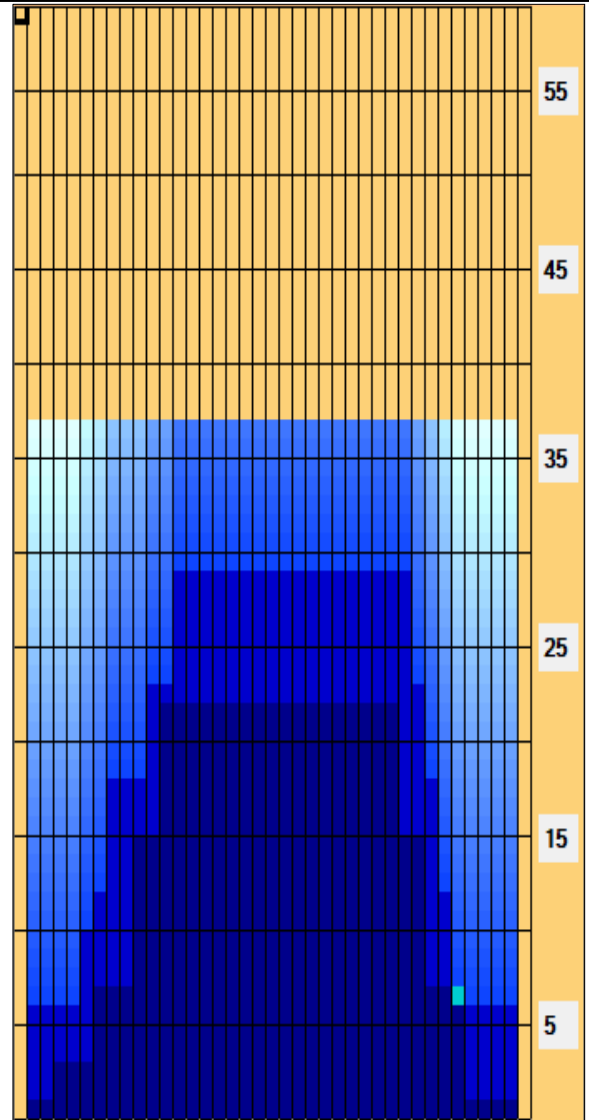

2026 Torneo Selección Nacional Élite y 2da. Fuerza Femenino Día 5 (2025 PBA WEBB - 37')

Oil Pattern Distance: 37 Feet	Reverse Brush Drop: 30 Feet	Oil Per Board: 45 uL
Forward Oil Total: 12,645 mL	Reverse Oil Total: 12,285 mL	Volume Oil Total: 24,93 mL
Forward Boards Crossed: 281 Boards	Reverse Boards Crossed: 273 Boards	Total Boards Crossed: 554 Boards

Start	Stop	Loads	Speed	Crossed	Start	End	Feet	T.Oil
1	2L 2R	2	14	74	0.0	1.9	1.9	3330
2	4L 6R	1	14	31	1.9	3.8	1.9	1395
3	7L 6R	2	14	56	3.8	7.7	3.9	2520
4	10L 9R	3	18	66	7.7	15.3	7.6	2970
5	12L 11R	3	18	54	15.3	22.9	7.6	2430
6	2L 2R	0	18	0	22.9	28.0	5.1	0
7	2L 2R	0	22	0	28.0	37.0	9.0	0

Start	Stop	Loads	Speed	Crossed	Start	End	Feet	T.Oil
1	2L 2R	0	22	0	37.0	29.0	-8.0	0
2	13L 10R	2	22	36	29.0	22.8	-6.2	1620
3	11L 9R	2	18	42	22.8	17.7	-5.1	1890
4	8L 8R	3	14	75	17.7	11.8	-5.9	3375
5	7L 7R	1	14	27	11.8	9.9	-1.9	1215
6	6L 7R	2	14	56	9.9	6.0	-3.9	2520
7	2L 2R	1	14	37	6.0	4.1	-1.9	1665
8	2L 2R	0	14	0	4.1	0.0	-4.1	0

Conditioner:
Type In or Select One

TransferType:
Type In or Select One

Forward

Reverse

Combined

Buff

Item	3L-7L:18L-18R	8L-12L:18L-18R	13L-17L:18L-18R	18L-18R:17R-13R	18L-18R:12R-8R	18L-18R:7R-3R
Description	Outside Track:Middle	Middle Track:Middle	Inside Track:Middle	Middle: Inside Track	Middle:Middle Track	Middle:Outside Track
Track Zone Ratio	4,23	1,45	1	1	1,2	4,58