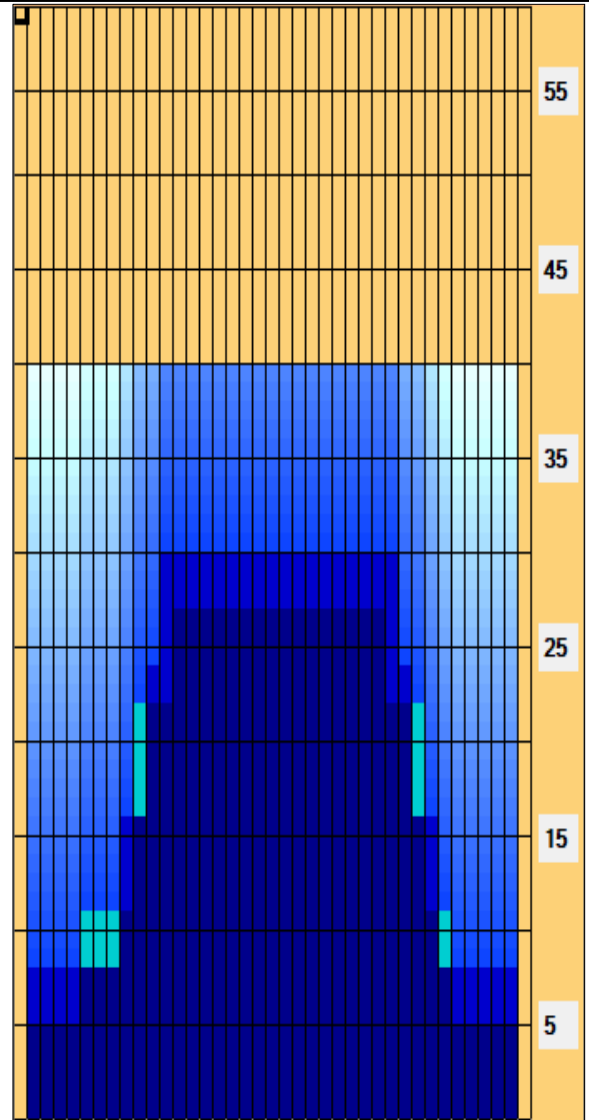

2026 Torneo Selección Nacional Élite y 2da. Fuerza Femenino Día 3 (2025 PBA Monacelli - 40')

Oil Pattern Distance: 40 Feet	Reverse Brush Drop: 34 Feet	Oil Per Board: 45 uL
Forward Oil Total: 15,84 mL	Reverse Oil Total: 11,97 mL	Volume Oil Total: 27,81 mL
Forward Boards Crossed: 352 Boards	Reverse Boards Crossed: 266 Boards	Total Boards Crossed: 618 Boards

Start	Stop	Loads	Speed	Crossed	Start	End	Feet	T.Oil
1	2L 2R	4	14	148	0.0	5.9	5.9	6660
2	6L 7R	3	14	84	5.9	11.8	5.9	3780
3	10L 9R	4	18	88	11.8	22.0	10.2	3960
4	13L 12R	2	18	32	22.0	27.1	5.1	1440
5	2L 2R	0	18	0	27.1	32.0	4.9	0
6	2L 2R	0	18	0	32.0	36.0	4.0	0
7	2L 2R	0	18	0	36.0	40.0	4.0	0

◀ ▶ ▶▶ ▶▶▶ Forward Reverse More

Start	Stop	Loads	Speed	Crossed	Start	End	Feet	T.Oil
1	2L 2R	0	30	0	40.0	30.0	-10.0	0
2	12L 11R	2	22	36	30.0	23.8	-6.2	1620
3	11L 10R	3	18	60	23.8	16.2	-7.6	2700
4	9L 8R	4	14	96	16.2	8.3	-7.9	4320
5	2L 2R	2	14	74	8.3	4.4	-3.9	3330
6	2L 2R	0	14	0	4.4	0.0	-4.4	0

◀ ▶ ▶▶ ▶▶▶ Forward Reverse More

Conditioner:
Type In or Select One

TransferType:
Type In or Select One

- Forward
- Reverse
- Combined
- Buff

Item	3L-7L:18L-18R	8L-12L:18L-18R	13L-17L:18L-18R	18L-18R:17R-13R	18L-18R:12R-8R	18L-18R:7R-3R
Description	Outside Track:Middle	Middle Track:Middle	Inside Track:Middle	Middle: Inside Track	Middle:Middle Track	Middle:Outside Track
Track Zone Ratio	3,33	1,48	1	1	1,25	3,64