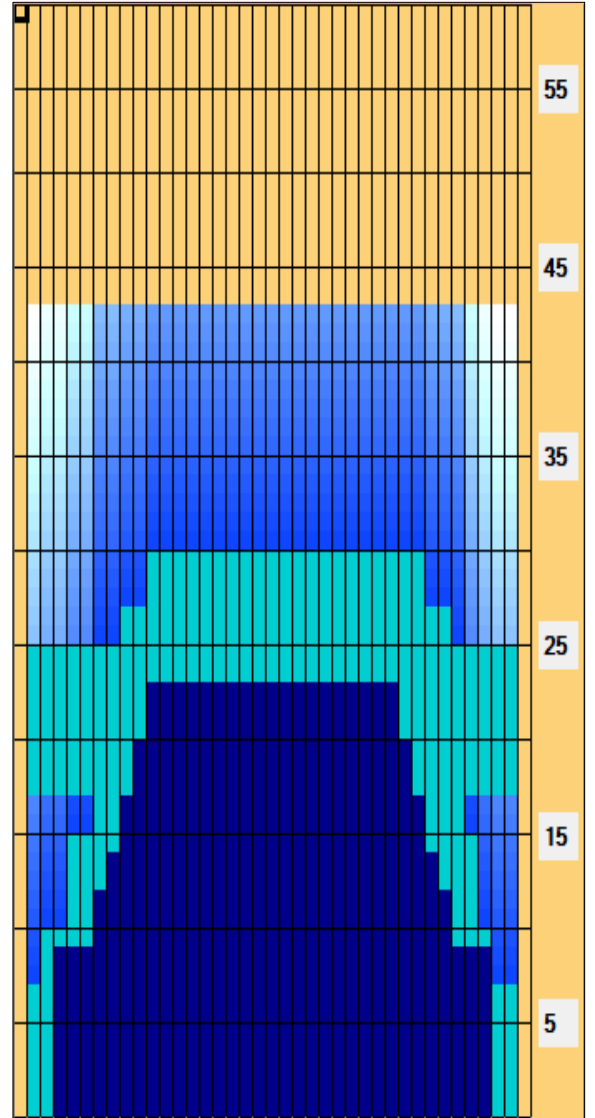

2026 Torneo Selección Nacional Élite y 2da. Fuerza Femenino Día 2 (2025 Kegel Aalborg International - 43')

Oil Pattern Distance: 43 Feet	Reverse Brush Drop: 37 Feet	Oil Per Board: 45 uL
Forward Oil Total: 19,305 mL	Reverse Oil Total: 6,66 mL	Volume Oil Total: 25,965 mL
Forward Boards Crossed: 429 Boards	Reverse Boards Crossed: 148 Boards	Total Boards Crossed: 577 Boards

Start	Stop	Loads	Speed	Crossed	Start	End	Feet	T.Oil
1	2L 2R	4	18	148	0.0	7.6	7.6	6660
2	3L 4R	1	18	34	7.6	10.1	2.5	1530
3	5L 5R	2	18	62	10.1	15.2	5.1	2790
4	7L 6R	1	18	28	15.2	17.7	2.5	1260
5	2L 2R	3	18	111	17.7	25.3	7.6	4995
6	9L 7R	1	18	25	25.3	27.8	2.5	1125
7	11L 9R	1	18	21	27.8	30.3	2.5	945
8	2L 2R	0	22	0	30.3	43.0	12.7	0

Start	Stop	Loads	Speed	Crossed	Start	End	Feet	T.Oil
1	2L 2R	0	26	0	43.0	23.0	-20.0	0
2	11L 11R	1	22	19	23.0	19.9	-3.1	855
3	10L 10R	1	22	21	19.9	16.8	-3.1	945
4	9L 9R	1	18	23	16.8	14.3	-2.5	1035
5	8L 8R	1	18	25	14.3	11.8	-2.5	1125
6	7L 7R	1	18	27	11.8	9.3	-2.5	1215
7	4L 4R	1	18	33	9.3	6.8	-2.5	1485
8	2L 2R	0	14	0	6.8	0.0	-6.8	0

Conditioner:
Type In or Select One

TransferType:
Type In or Select One

Item	3L-7L:18L-18R	8L-12L:18L-18R	13L-17L:18L-18R	18L-18R:17R-13R	18L-18R:12R-8R	18L-18R:7R-3R
Description	Outside Track:Middle	Middle Track:Middle	Inside Track:Middle	Middle: Inside Track	Middle:Middle Track	Middle:Outside Track
Track Zone Ratio	1,83	1,12	1	1	1,08	1,79