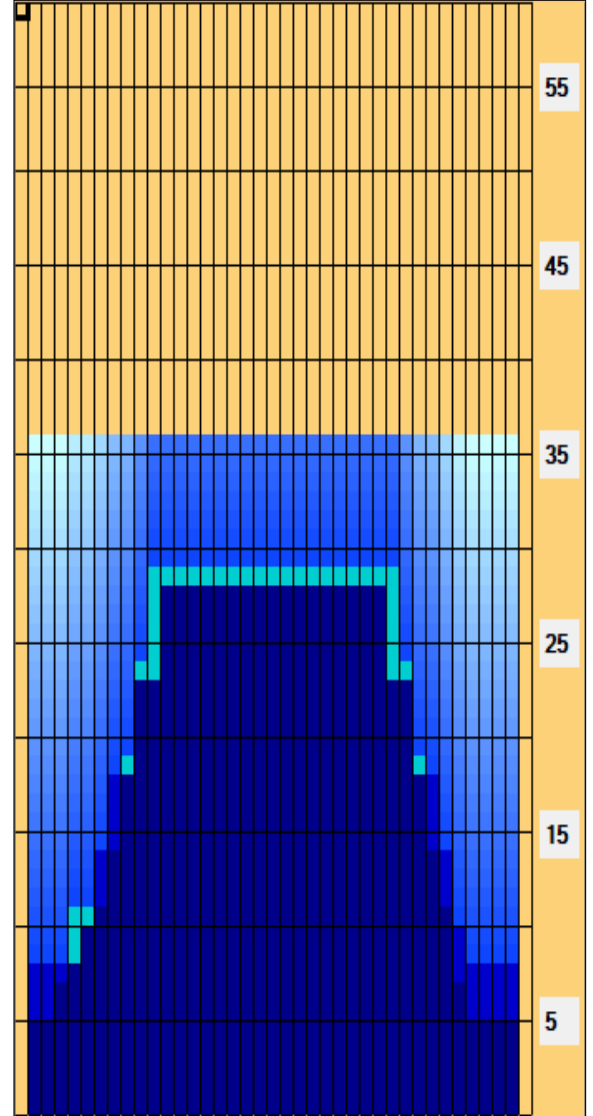

# 2026 Torneo Selección Nacional Élite y 2da. Fuerza Femenino Día 1 (2025 Team USA Trials - Women Day 2 - 36')

Oil Pattern Distance: <b>36 Feet</b>	Reverse Brush Drop: <b>35 Feet</b>	Oil Per Board: <b>40 uL</b>
Forward Oil Total: <b>15,52 mL</b>	Reverse Oil Total: <b>9,84 mL</b>	Volume Oil Total: <b>25,36 mL</b>
Forward Boards Crossed: <b>388 Boards</b>	Reverse Boards Crossed: <b>246 Boards</b>	Total Boards Crossed: <b>634 Boards</b>

Start	Stop	Loads	Speed	Crossed	Start	End	Feet	T.Oil
1	2L 2R	4	14	148	0.0	5.9	5.9	5920
2	4L 6R	1	14	31	5.9	7.8	1.9	1240
3	5L 7R	2	14	58	7.8	11.7	3.9	2320
4	8L 8R	1	18	25	11.7	14.2	2.5	1000
5	9L 9R	2	18	46	14.2	19.3	5.1	1840
6	10L 10R	2	18	42	19.3	24.4	5.1	1680
7	11L 11R	2	18	38	24.4	29.5	5.1	1520
8	2L 2R	0	22	0	29.5	36.0	6.5	0

Forward Reverse More

Start	Stop	Loads	Speed	Crossed	Start	End	Feet	T.Oil
1	2L 2R	0	30	0	36.0	28.0	-8.0	0
2	12L 12R	2	18	34	28.0	22.9	-5.1	1360
3	10L 10R	2	18	42	22.9	17.8	-5.1	1680
4	8L 8R	2	14	50	17.8	13.9	-3.9	2000
5	7L 7R	2	14	54	13.9	10.0	-3.9	2160
6	6L 6R	1	14	29	10.0	8.1	-1.9	1160
7	2L 2R	1	14	37	8.1	6.2	-1.9	1480
8	2L 2R	0	10	0	6.2	0.0	-6.2	0

Forward Reverse More

Conditioner:  
Type In or Select One

TransferType:  
Type In or Select One

- Forward
- Reverse
- Combined
- Buff

Item	3L-7L:18L-18R	8L-12L:18L-18R	13L-17L:18L-18R	18L-18R:17R-13R	18L-18R:12R-8R	18L-18R:7R-3R
Description	Outside Track:Middle	Middle Track:Middle	Inside Track:Middle	Middle: Inside Track	Middle:Middle Track	Middle:Outside Track
Track Zone Ratio	3,08	1,25	1	1	1,25	3,64