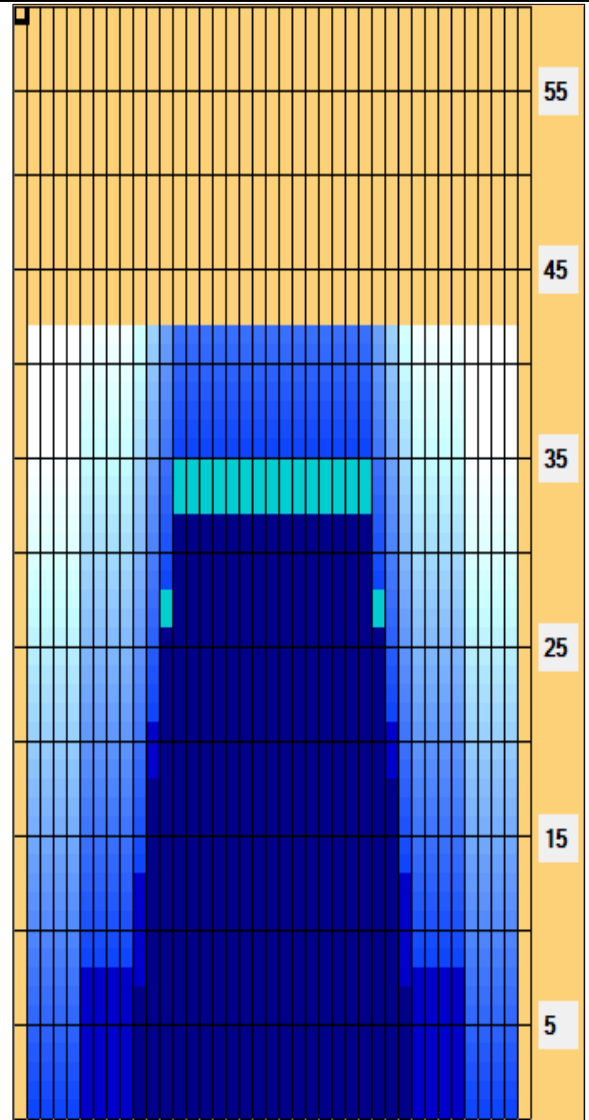

2025 Torneo Navideño FVB (2025 USA Bowling National Championship - 42')

Oil Pattern Distance: 42 Feet	Reverse Brush Drop: 40 Feet	Oil Per Board: 50 uL
Forward Oil Total: 15,5 mL	Reverse Oil Total: 9,6 mL	Volume Oil Total: 25,1 mL
Forward Boards Crossed: 310 Boards	Reverse Boards Crossed: 192 Boards	Total Boards Crossed: 502 Boards

Start	Stop	Loads	Speed	Crossed	Start	End	Feet	T.Oil
1	2L 2R	1	14	37	0.0	0.0	0.0	1850
2	10L 10R	4	14	84	0.0	7.9	7.9	4200
3	11L 11R	4	18	76	7.9	18.1	10.2	3800
4	12L 12R	4	18	68	18.1	28.3	10.2	3400
5	13L 13R	3	18	45	28.3	35.9	7.6	2250
6	2L 2R	0	22	0	35.9	42.0	6.1	0

Forward Reverse More

Start	Stop	Loads	Speed	Crossed	Start	End	Feet	T.Oil
1	2L 2R	0	30	0	42.0	32.0	-10.0	0
2	13L 13R	2	22	30	32.0	25.8	-6.2	1500
3	12L 12R	2	18	34	25.8	20.7	-5.1	1700
4	11L 11R	3	18	57	20.7	13.1	-7.6	2850
5	10L 10R	2	18	42	13.1	8.0	-5.1	2100
6	6L 6R	1	14	29	8.0	6.1	-1.9	1450
7	2L 2R	0	14	0	6.1	0.0	-6.1	0

Forward Reverse More

Conditioner:
Type In or Select One

TransferType:
Type In or Select One

- Forward
- Reverse
- Combined
- Buff

Item	3L-7L:18L-18R	8L-12L:18L-18R	13L-17L:18L-18R	18L-18R:17R-13R	18L-18R:12R-8R	18L-18R:7R-3R
Description	Outside Track:Middle	Middle Track:Middle	Inside Track:Middle	Middle: Inside Track	Middle:Middle Track	Middle:Outside Track
Track Zone Ratio	18,57	2,71	1	1	2,71	18,57