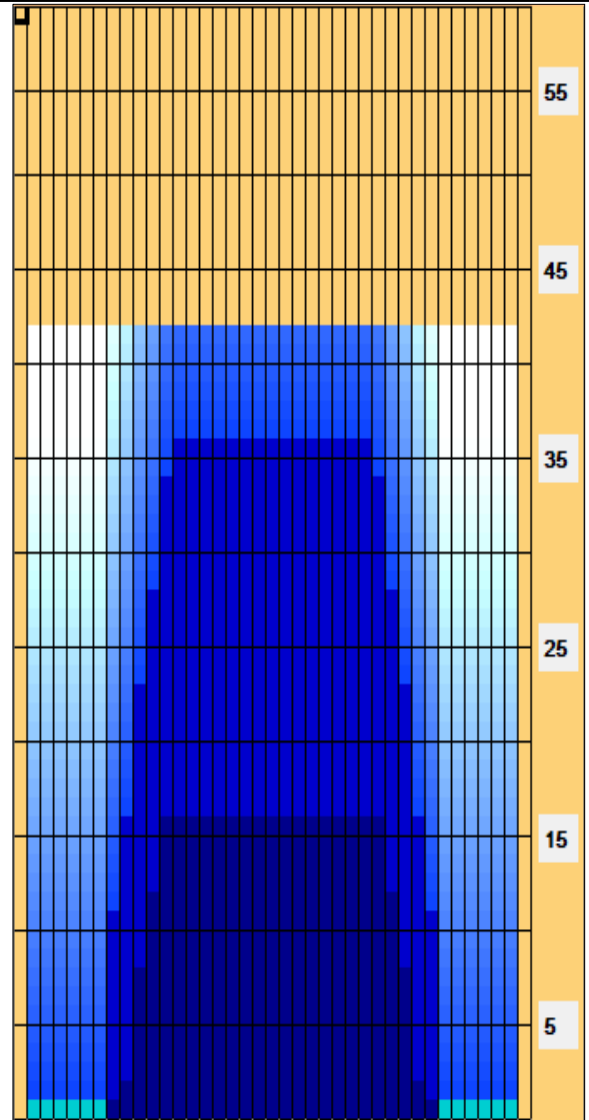

2025 Campeonato Nacional 3ra. Fuerza (2006 Ebonite Junior Gold Survivors - 42')

Oil Pattern Distance: 42 Feet	Reverse Brush Drop: 42 Feet	Oil Per Board: 50 uL
Forward Oil Total: 11,6 mL	Reverse Oil Total: 11,05 mL	Volume Oil Total: 22,65 mL
Forward Boards Crossed: 232 Boards	Reverse Boards Crossed: 221 Boards	Total Boards Crossed: 453 Boards

Start	Stop	Loads	Speed	Crossed	Start	End	Feet	T.Oil
1	2L 2R	2	10	74	0.0	1.4	1.4	3700
2	9L 9R	1	10	23	1.4	2.8	1.4	1150
3	10L 10R	3	14	63	2.8	8.7	5.9	3150
4	11L 11R	2	14	38	8.7	12.6	3.9	1900
5	12L 12R	2	14	34	12.6	16.5	3.9	1700
6	2L 2R	0	18	0	16.5	34.0	17.5	0
7	2L 2R	0	26	0	34.0	38.0	4.0	0
8	2L 2R	0	30	0	38.0	42.0	4.0	0

Start	Stop	Loads	Speed	Crossed	Start	End	Feet	T.Oil
1	2L 2R	0	30	0	42.0	36.0	-6.0	0
2	13L 13R	1	18	15	36.0	33.5	-2.5	750
3	12L 12R	2	18	34	33.5	28.4	-5.1	1700
4	11L 11R	2	18	38	28.4	23.3	-5.1	1900
5	10L 10R	3	18	63	23.3	15.7	-7.6	3150
6	9L 9R	2	18	46	15.7	10.6	-5.1	2300
7	8L 8R	1	14	25	10.6	8.7	-1.9	1250
8	2L 2R	0	10	0	8.7	0.0	-8.7	0

Conditioner:
Type In or Select One

TransferType:
Type In or Select One

- Forward
- Reverse
- Combined
- Buff