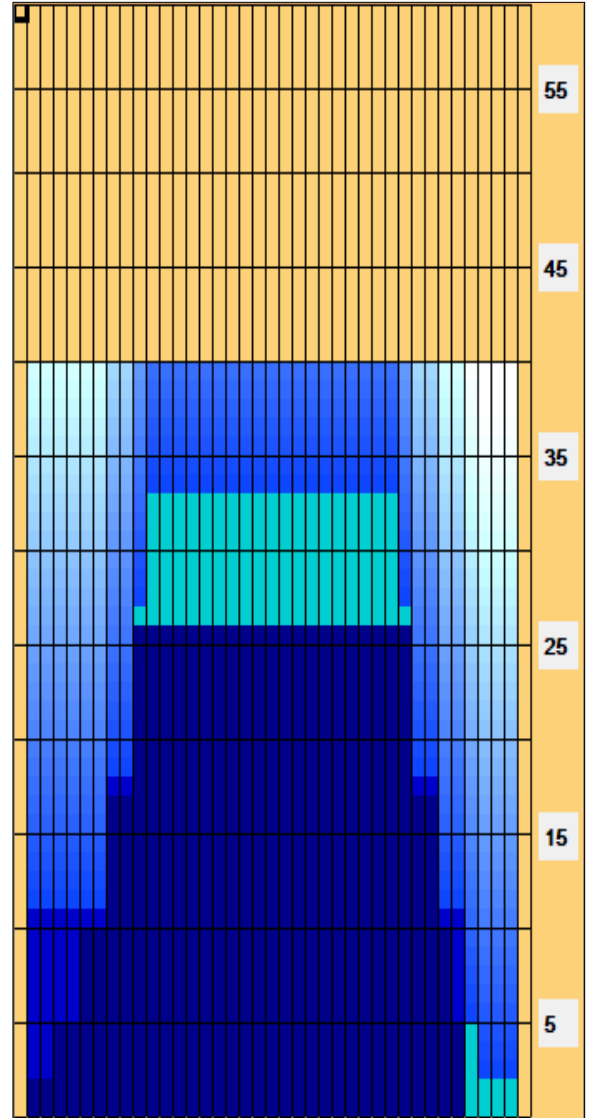

# 2025 Torneo Nacional Batalla de Carabobo 2da. Fuerza y Élite (2024 Youth Open Championships - 40')

**Oil Pattern Distance:** 40 Feet      **Reverse Brush Drop:** 40 Feet      **Oil Per Board:** 55 uL  
**Forward Oil Total:** 18,59 mL      **Reverse Oil Total:** 9,405 mL      **Volume Oil Total:** 27,995 mL  
**Forward Boards Crossed:** 338 Boards      **Reverse Boards Crossed:** 171 Boards      **Total Boards Crossed:** 509 Boards

Start	Stop	Loads	Speed	Crossed	Start	End	Feet	T.Oil
1	2L 2R	2	18	74	0.0	2.5	2.5	4070
2	4L 5R	1	18	32	2.5	5.0	2.5	1760
3	6L 7R	2	18	56	5.0	10.1	5.1	3080
4	8L 8R	3	18	75	10.1	17.7	7.6	4125
5	10L 10R	3	22	63	17.7	27.0	9.3	3465
6	11L 11R	2	22	38	27.0	33.2	6.2	2090
7	2L 2R	0	26	0	33.2	40.0	6.8	0

◀ ▶ ⏪ ⏩ Forward Reverse More

Conditioner:  
 Type In or Select One  
 TransferType:  
 Type In or Select One

- Forward
- Reverse
- Combined
- Buff

Start	Stop	Loads	Speed	Crossed	Start	End	Feet	T.Oil
1	2L 2R	0	30	0	40.0	26.0	-14.0	0
2	10L 10R	3	18	63	26.0	18.4	-7.6	3465
3	8L 8R	3	18	75	18.4	10.8	-7.6	4125
4	2L 6R	1	18	33	10.8	8.3	-2.5	1815
5	2L 2R	0	14	0	8.3	0.0	-8.3	0

◀ ▶ ⏪ ⏩ Forward Reverse More

Item	3L-7L:18L-18R	8L-12L:18L-18R	13L-17L:18L-18R	18L-18R:17R-13R	18L-18R:12R-8R	18L-18R:7R-3R
Description	Outside Track:Middle	Middle Track:Middle	Inside Track:Middle	Middle: Inside Track	Middle:Middle Track	Middle:Outside Track
Track Zone Ratio	4,35	1,22	1	1	1,22	5,88