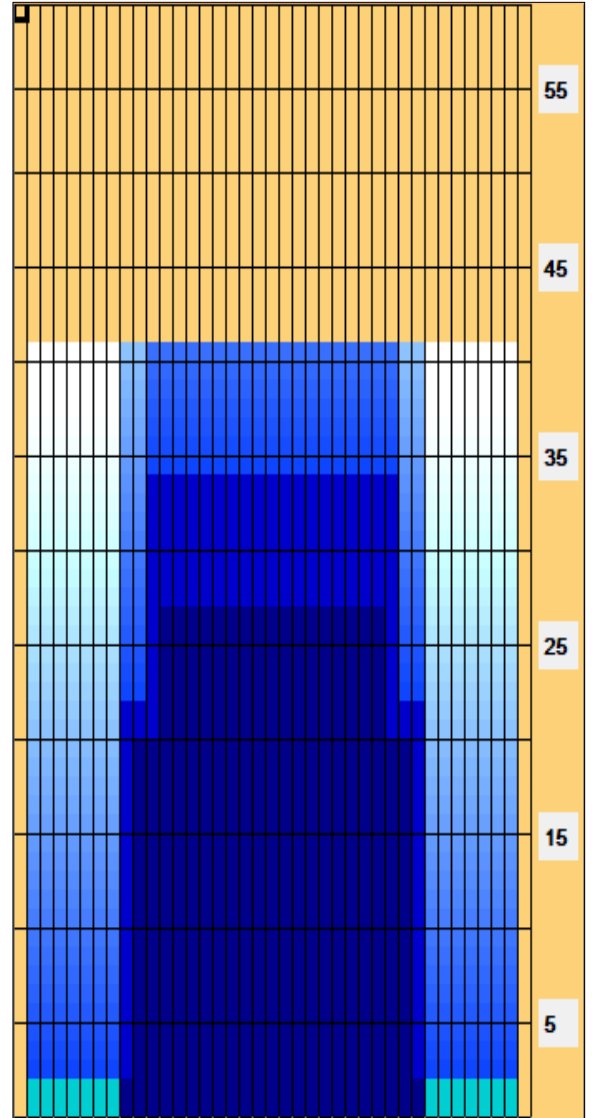

2025 Torneo Nacional Batalla de Carabobo 3ra. Fuerza (Kegel Element Recreation Series - Helium - 41')

Oil Pattern Distance: 41 Feet	Reverse Brush Drop: 41 Feet	Oil Per Board: 50 uL
Forward Oil Total: 13,6 mL	Reverse Oil Total: 9,55 mL	Volume Oil Total: 23,15 mL
Forward Boards Crossed: 272 Boards	Reverse Boards Crossed: 191 Boards	Total Boards Crossed: 463 Boards

Start	Stop	Loads	Speed	Crossed	Start	End	Feet	T.Oil
1	2L 2R	2	18	74	0.0	2.5	2.5	3700
2	10L 10R	7	18	147	2.5	20.3	17.8	7350
3	12L 12R	3	18	51	20.3	27.9	7.6	2550
4	2L 2R	0	22	0	27.9	34.0	6.1	0
5	2L 2R	0	26	0	34.0	41.0	7.0	0

Forward Reverse More

Start	Stop	Loads	Speed	Crossed	Start	End	Feet	T.Oil
1	2L 2R	0	30	0	41.0	34.0	-7.0	0
2	11L 11R	4	22	76	34.0	21.6	-12.4	3800
3	9L 9R	5	18	115	21.6	8.9	-12.7	5750
4	2L 2R	0	14	0	8.9	0.0	-8.9	0

Forward Reverse More

Conditioner:
Type In or Select One

TransferType:
Type In or Select One

Forward

Reverse

Combined

Buff