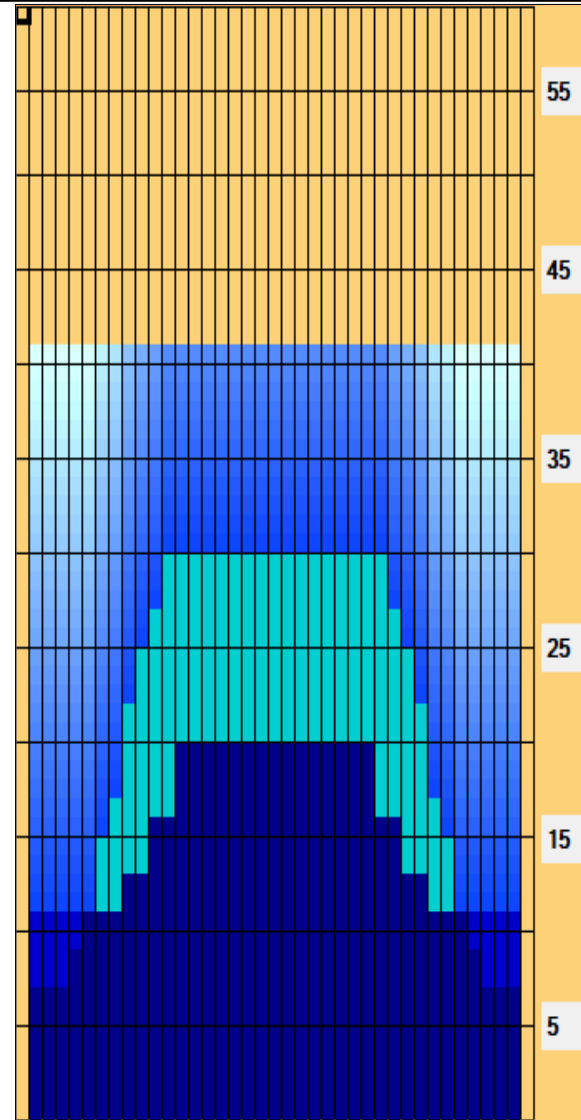

2020 World Bowling - Rome

Oil Pattern Distance: **41 Feet**
 Forward Oil Total: **21,35 mL**
 Forward Boards Crossed: **427 Boards**

Reverse Brush Drop: **41 Feet**
 Reverse Oil Total: **4,7 mL**
 Reverse Boards Crossed: **94 Boards**

Oil Per Board: **50 uL**
 Volume Oil Total: **26,05 mL**
 Total Boards Crossed: **521 Boards**

Start	Stop	Loads	Speed	Crossed	Start	End	Feet	T.Oil
1	2L 2R	5	14	185	0.0	7.9	7.9	9250
2	5L 5R	1	14	31	7.9	9.8	1.9	1550
3	6L 6R	1	14	29	9.8	11.7	1.9	1450
4	7L 7R	2	14	54	11.7	15.6	3.9	2700
5	8L 8R	1	14	25	15.6	17.5	1.9	1250
6	9L 9R	2	18	46	17.5	22.6	5.1	2300
7	10L 10R	1	18	21	22.6	25.1	2.5	1050
8	11L 11R	1	18	19	25.1	27.6	2.5	950
9	12L 12R	1	18	17	27.6	30.1	2.5	850
10	2L 2R	0	22	0	30.1	33.0	2.9	0
11	2L 2R	0	30	0	33.0	41.0	8.0	0

Navigation: Forward Reverse More

Start	Stop	Loads	Speed	Crossed	Start	End	Feet	T.Oil
1	2L 2R	0	30	0	41.0	20.0	-21.0	0
2	13L 13R	1	26	15	20.0	16.4	-3.6	750
3	11L 11R	1	22	19	16.4	13.3	-3.1	950
4	9L 9R	1	18	23	13.3	10.8	-2.5	1150
5	2L 2R	1	18	37	10.8	8.3	-2.5	1850
6	2L 2R	0	14	0	8.3	0.0	-8.3	0

Navigation: Forward Reverse More

Conditioner:
Type In or Select One

TransferType:
Type In or Select One

Item	3L-7L:18L-18R	8L-12L:18L-18R	13L-17L:18L-18R	18L-18R:17R-13R	18L-18R:12R-8R	18L-18R:7R-3R
Description	Outside Track:Middle	Middle Track:Middle	Inside Track:Middle	Middle: Inside Track	Middle:Middle Track	Middle:Outside Track
Track Zone Ratio	2,57	1,27	1	1	1,27	2,57