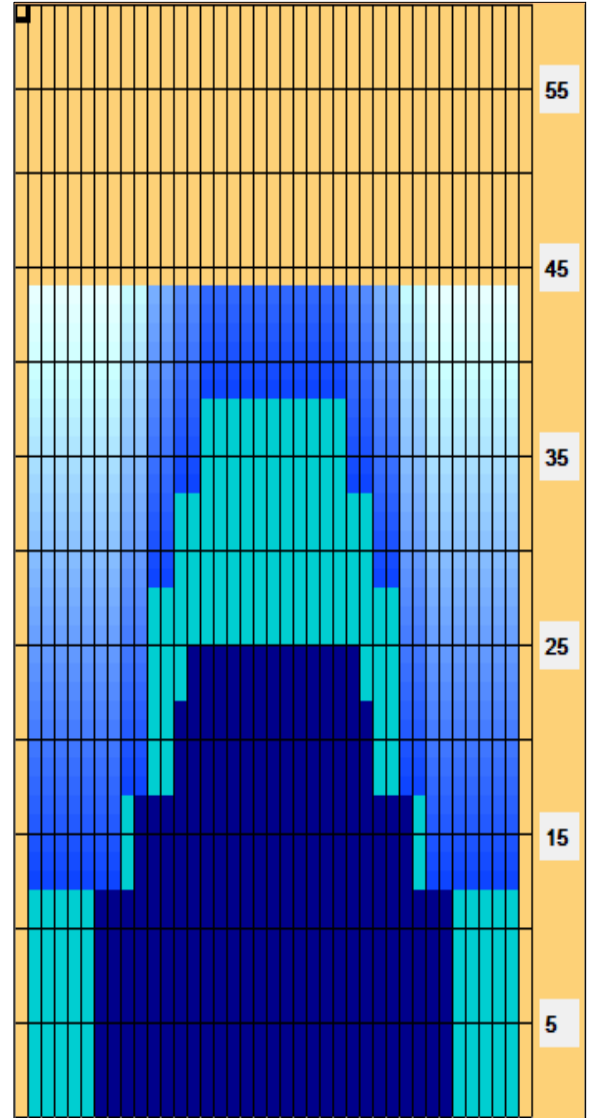

2025 Torneo Selección Nacional Juvenil Día 4 (2021 IBF World Championships - 44)

Oil Pattern Distance: 44 Feet	Reverse Brush Drop: 44 Feet	Oil Per Board: 50 uL
Forward Oil Total: 19,8 mL	Reverse Oil Total: 8,3 mL	Volume Oil Total: 28,1 mL
Forward Boards Crossed: 396 Boards	Reverse Boards Crossed: 166 Boards	Total Boards Crossed: 562 Boards

Start	Stop	Loads	Speed	Crossed	Start	End	Feet	T.Oil
1	2L 2R	6	18	222	0.0	12.7	12.7	11100
2	9L 9R	2	18	46	12.7	17.8	5.1	2300
3	11L 11R	4	18	76	17.8	28.0	10.2	3800
4	13L 13R	2	18	30	28.0	33.1	5.1	1500
5	15L 15R	2	18	22	33.1	38.2	5.1	1100
6	2L 2R	0	22	0	38.2	40.0	1.8	0
7	2L 2R	0	26	0	40.0	44.0	4.0	0

Conditioner:
Type In or Select One

TransferType:
Type In or Select One

Navigation: Forward Reverse More

Start	Stop	Loads	Speed	Crossed	Start	End	Feet	T.Oil
1	2L 2R	0	30	0	44.0	25.0	-19.0	0
2	14L 14R	1	22	13	25.0	21.9	-3.1	650
3	13L 13R	2	18	30	21.9	16.8	-5.1	1500
4	10L 10R	2	18	42	16.8	11.7	-5.1	2100
5	7L 7R	3	14	81	11.7	5.8	-5.9	4050
6	2L 2R	0	14	0	5.8	0.0	-5.8	0

Navigation: Forward Reverse More

Forward

Reverse

Combined

Buff

Item	3L-7L:18L-18R	8L-12L:18L-18R	13L-17L:18L-18R	18L-18R:17R-13R	18L-18R:12R-8R	18L-18R:7R-3R
Description	Outside Track:Middle	Middle Track:Middle	Inside Track:Middle	Middle: Inside Track	Middle:Middle Track	Middle:Outside Track
Track Zone Ratio	3,64	1,79	1,04	1,04	1,79	3,64