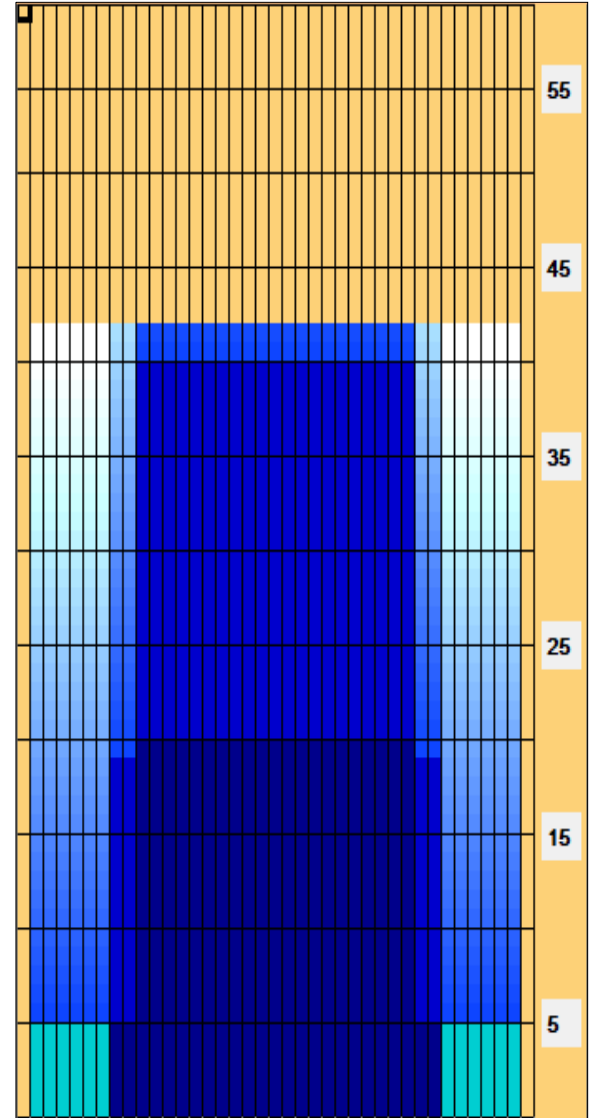

2025 Torneo Nacional La Guaira Senior y Súper Senior (2022 USBC Senior Championships Sweeper #2 - 42')

Oil Pattern Distance:	42 Feet	Reverse Brush Drop:	42 Feet	Oil Per Board:	55 uL
Forward Oil Total:	11,88 mL	Reverse Oil Total:	12,65 mL	Volume Oil Total:	24,53 mL
Forward Boards Crossed:	216 Boards	Reverse Boards Crossed:	230 Boards	Total Boards Crossed:	446 Boards

Start	Stop	Loads	Speed	Crossed	Start	End	Feet	T.Oil
1	2L 2R	3	18	111	0.0	5.1	5.1	6105
2	10L 10R	5	22	105	5.1	20.6	15.5	5775
3	2L 2R	0	22	0	20.6	42.0	21.4	0

Conditioner: Type In or Select One
TransferType: Type In or Select One

Forward Reverse More

Start	Stop	Loads	Speed	Crossed	Start	End	Feet	T.Oil
1	2L 2R	0	30	0	42.0	40.0	-2.0	0
2	10L 10R	5	30	105	40.0	18.8	-21.2	5775
3	8L 8R	5	18	125	18.8	6.1	-12.7	6875
4	2L 2R	0	10	0	6.1	0.0	-6.1	0

Forward Reverse More

Conditioner:
Type In or Select One

TransferType:
Type In or Select One

Item	3L-7L:18L-18R	8L-12L:18L-18R	13L-17L:18L-18R	18L-18R:17R-13R	18L-18R:12R-8R	18L-18R:7R-3R
Description	Outside Track:Middle	Middle Track:Middle	Inside Track:Middle	Middle: Inside Track	Middle:Middle Track	Middle:Outside Track
Track Zone Ratio	6	1,29	1	1	1,29	6