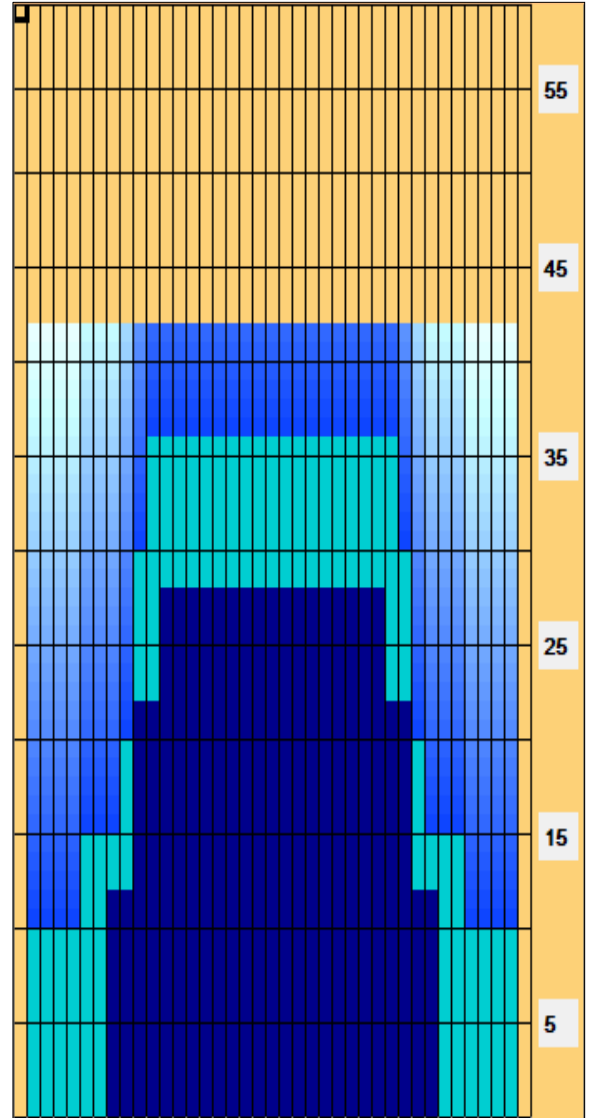

2025 Torneo Nacional Apertura Juvenil Sub 16 y Sub 21 (2021 SYC Kansas Medium - 42')

Oil Pattern Distance: 42 Feet	Reverse Brush Drop: 42 Feet	Oil Per Board: 50 uL
Forward Oil Total: 20,55 mL	Reverse Oil Total: 7,35 mL	Volume Oil Total: 27,9 mL
Forward Boards Crossed: 411 Boards	Reverse Boards Crossed: 147 Boards	Total Boards Crossed: 558 Boards

Start	Stop	Loads	Speed	Crossed	Start	End	Feet	T.Oil
1	2L 2R	5	18	185	0.0	10.2	10.2	9250
2	6L 6R	2	18	58	10.2	15.3	5.1	2900
3	9L 9R	2	18	46	15.3	20.4	5.1	2300
4	10L 10R	4	18	84	20.4	30.6	10.2	4200
5	11L 11R	2	22	38	30.6	36.8	6.2	1900
6	2L 2R	0	26	0	36.8	42.0	5.2	0

Start	Stop	Loads	Speed	Crossed	Start	End	Feet	T.Oil
1	2L 2R	0	26	0	42.0	28.0	-14.0	0
2	12L 12R	2	22	34	28.0	21.8	-6.2	1700
3	10L 10R	3	22	63	21.8	12.5	-9.3	3150
4	8L 8R	2	18	50	12.5	7.4	-5.1	2500
5	2L 2R	0	14	0	7.4	0.0	-7.4	0

Conditioner:
Type In or Select One

TransferType:
Type In or Select One

- Forward
- Reverse
- Combined
- Buff