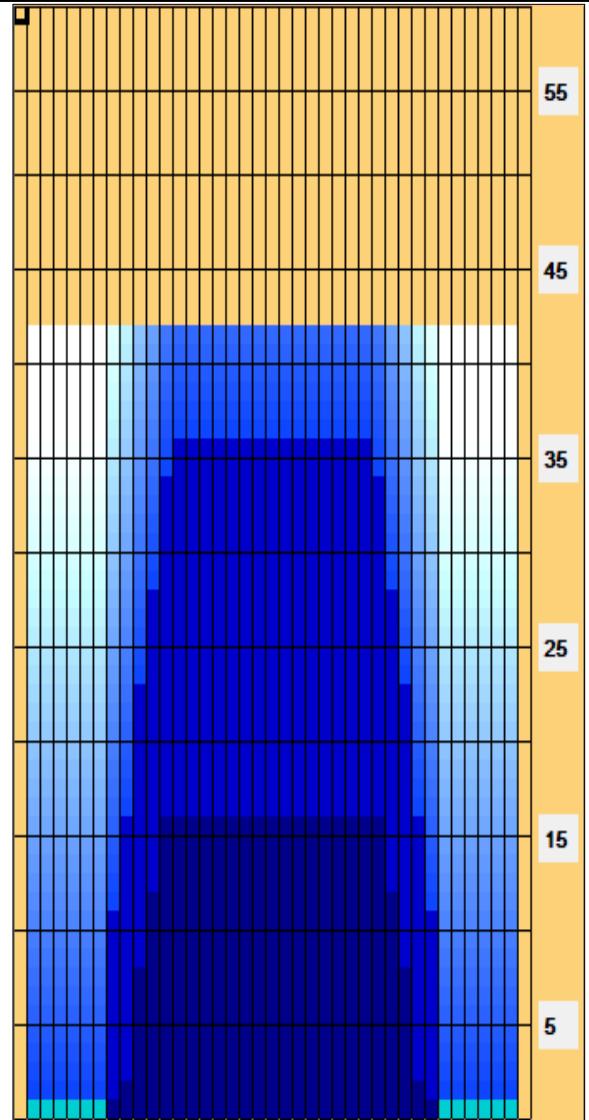

2025 Torneo Nacional Apertura 3ra. Fuerza (2006 Ebonite Junior Gold Survivors - 42')

Oil Pattern Distance: 42 Feet	Reverse Brush Drop: 42 Feet	Oil Per Board: 50 uL
Forward Oil Total: 11,6 mL	Reverse Oil Total: 11,05 mL	Volume Oil Total: 22,65 mL
Forward Boards Crossed: 232 Boards	Reverse Boards Crossed: 221 Boards	Total Boards Crossed: 453 Boards

Start	Stop	Loads	Speed	Crossed	Start	End	Feet	T.Oil
1	2L 2R	2	10	74	0.0	1.4	1.4	3700
2	9L 9R	1	10	23	1.4	2.8	1.4	1150
3	10L 10R	3	14	63	2.8	8.7	5.9	3150
4	11L 11R	2	14	38	8.7	12.6	3.9	1900
5	12L 12R	2	14	34	12.6	16.5	3.9	1700
6	2L 2R	0	18	0	16.5	34.0	17.5	0
7	2L 2R	0	26	0	34.0	38.0	4.0	0
8	2L 2R	0	30	0	38.0	42.0	4.0	0

Start	Stop	Loads	Speed	Crossed	Start	End	Feet	T.Oil
1	2L 2R	0	30	0	42.0	36.0	-6.0	0
2	13L 13R	1	18	15	36.0	33.5	-2.5	750
3	12L 12R	2	18	34	33.5	28.4	-5.1	1700
4	11L 11R	2	18	38	28.4	23.3	-5.1	1900
5	10L 10R	3	18	63	23.3	15.7	-7.6	3150
6	9L 9R	2	18	46	15.7	10.6	-5.1	2300
7	8L 8R	1	14	25	10.6	8.7	-1.9	1250
8	2L 2R	0	10	0	8.7	0.0	-8.7	0

Conditioner:
Type In or Select One

TransferType:
Type In or Select One

- Forward
- Reverse
- Combined
- Buff