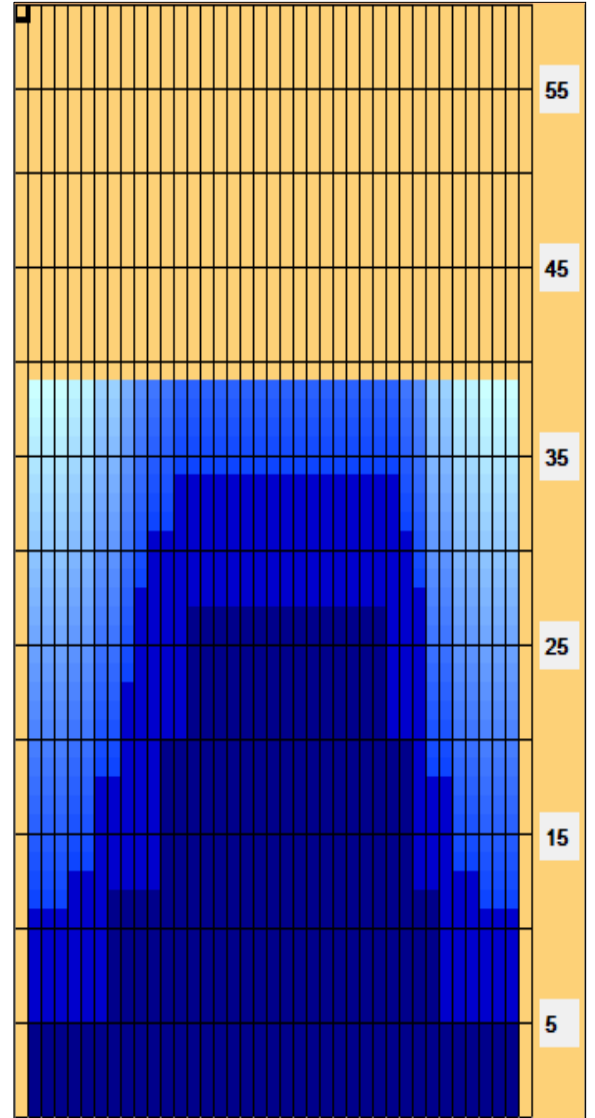

2025 Torneo Nacional Apertura 2da. Fuerza Masculino y Élite Masculino y Femenino (2024 PBA AULBY - 39')

Oil Pattern Distance: 39 Feet **Reverse Brush Drop:** 39 Feet **Oil Per Board:** 50 uL
Forward Oil Total: 14,4 mL **Reverse Oil Total:** 12,45 mL **Volume Oil Total:** 26,85 mL
Forward Boards Crossed: 288 Boards **Reverse Boards Crossed:** 249 Boards **Total Boards Crossed:** 537 Boards

Start	Stop	Loads	Speed	Crossed	Start	End	Feet	T.Oil
1	2L 2R	3	18	111	0.0	5.1	5.1	5550
2	8L 8R	3	18	75	5.1	12.7	7.6	3750
3	12L 10R	3	18	57	12.7	20.3	7.6	2850
4	14L 12R	3	18	45	20.3	27.9	7.6	2250
5	2L 2R	0	18	0	27.9	33.0	5.1	0
6	2L 2R	0	22	0	33.0	39.0	6.0	0

Conditioner:
 Type In or Select One
 TransferType:
 Type In or Select One

Start	Stop	Loads	Speed	Crossed	Start	End	Feet	T.Oil
1	2L 2R	0	22	0	39.0	34.0	-5.0	0
2	13L 11R	1	22	17	34.0	30.9	-3.1	850
3	11L 10R	1	18	20	30.9	28.4	-2.5	1000
4	10L 9R	2	18	44	28.4	23.3	-5.1	2200
5	9L 9R	2	18	46	23.3	18.2	-5.1	2300
6	7L 7R	2	18	54	18.2	13.1	-5.1	2700
7	5L 5R	1	18	31	13.1	10.6	-2.5	1550
8	2L 2R	1	14	37	10.6	8.7	-1.9	1850
9	2L 2R	0	14	0	8.7	0.0	-8.7	0

Forward

Reverse

Combined

Buff

Item	3L-7L:18L-18R	8L-12L:18L-18R	13L-17L:18L-18R	18L-18R:17R-13R	18L-18R:12R-8R	18L-18R:7R-3R
Description	Outside Track:Middle	Middle Track:Middle	Inside Track:Middle	Middle: Inside Track	Middle:Middle Track	Middle:Outside Track
Track Zone Ratio	4,4	1,59	1,03	1	1,33	4,4