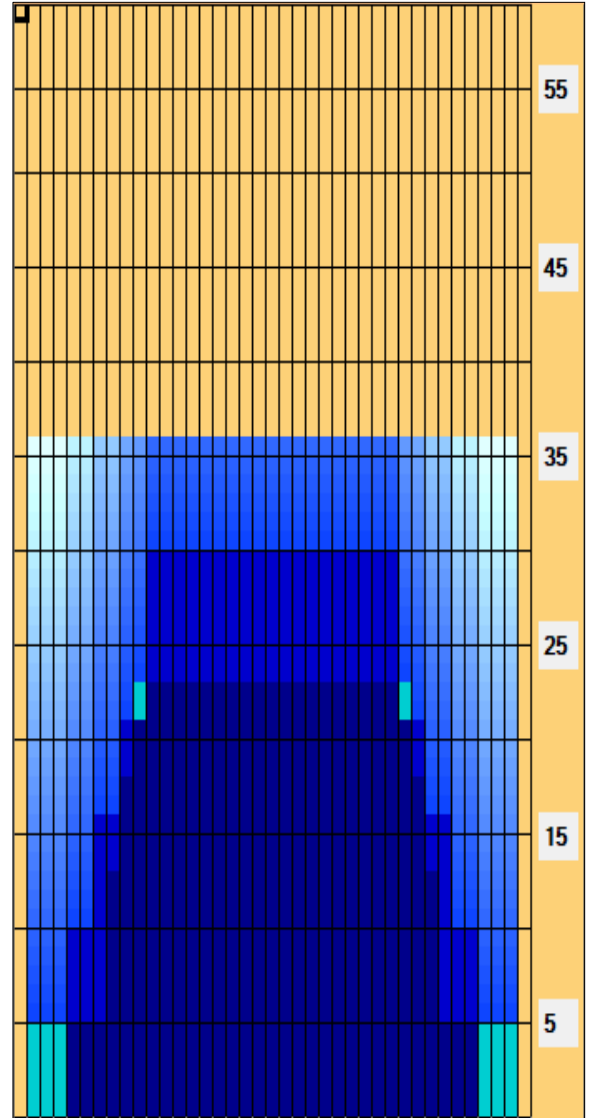

2024 Campeonato Nacional Élite (2021 SYC Rohnert Park Short - 36')

Oil Pattern Distance: 36 Feet	Reverse Brush Drop: 32 Feet	Oil Per Board: 50 uL
Forward Oil Total: 15,55 mL	Reverse Oil Total: 9,4 mL	Volume Oil Total: 24,95 mL
Forward Boards Crossed: 311 Boards	Reverse Boards Crossed: 188 Boards	Total Boards Crossed: 499 Boards

Start	Stop	Loads	Speed	Crossed	Start	End	Feet	T.Oil
1	2L 2R	4	14	148	0.0	5.9	5.9	7400
2	8L 8R	3	18	75	5.9	13.5	7.6	3750
3	9L 9R	2	18	46	13.5	18.6	5.1	2300
4	10L 10R	2	18	42	18.6	23.7	5.1	2100
5	2L 2R	0	26	0	23.7	36.0	12.3	0

Forward Reverse More

Start	Stop	Loads	Speed	Crossed	Start	End	Feet	T.Oil
1	2L 2R	0	30	0	36.0	30.0	-6.0	0
2	11L 11R	3	22	57	30.0	20.7	-9.3	2850
3	9L 9R	2	18	46	20.7	15.6	-5.1	2300
4	7L 7R	2	18	54	15.6	10.5	-5.1	2700
5	5L 5R	1	14	31	10.5	8.6	-1.9	1550
6	2L 2R	0	14	0	8.6	0.0	-8.6	0

Forward Reverse More

Conditioner:
Type In or Select One

TransferType:
Type In or Select One

- Forward
- Reverse
- Combined
- Buff

Item	3L-7L:18L-18R	8L-12L:18L-18R	13L-17L:18L-18R	18L-18R:17R-13R	18L-18R:12R-8R	18L-18R:7R-3R
Description	Outside Track:Middle	Middle Track:Middle	Inside Track:Middle	Middle: Inside Track	Middle:Middle Track	Middle:Outside Track
Track Zone Ratio	3,8	1,22	1	1	1,22	3,8