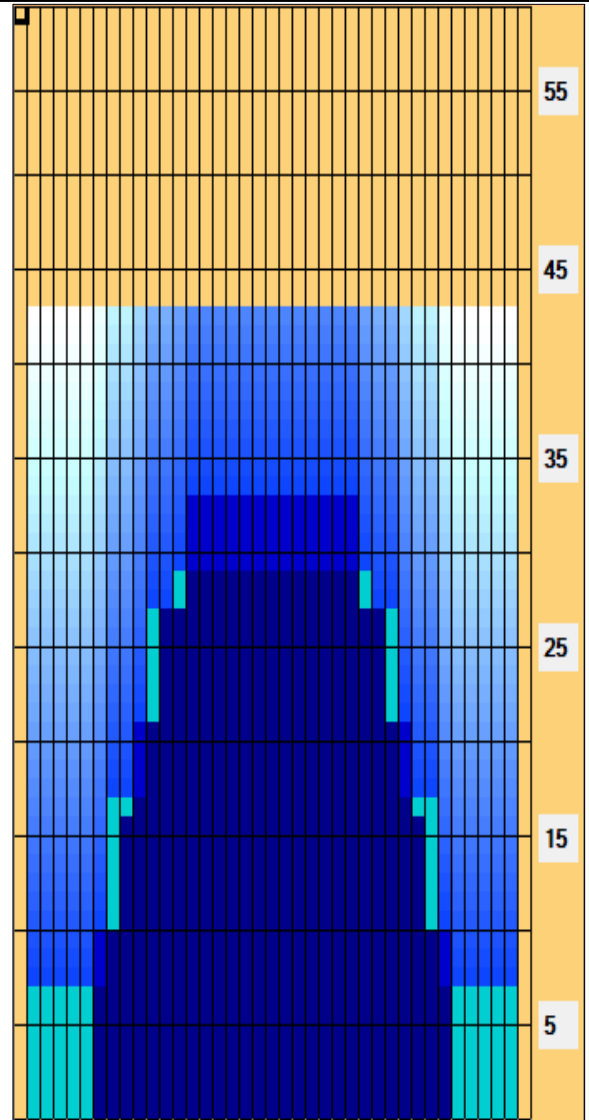

2024 Torneo Nacional Batalla de Carabobo Juvenil Sub 16, Sub 21, Sénior y Súper Sénior (2020 SYC Smyrna Medium - 43')

Oil Pattern Distance: 43 Feet	Reverse Brush Drop: 36 Feet	Oil Per Board: 50 uL
Forward Oil Total: 16,75 mL	Reverse Oil Total: 10,1 mL	Volume Oil Total: 26,85 mL
Forward Boards Crossed: 335 Boards	Reverse Boards Crossed: 202 Boards	Total Boards Crossed: 537 Boards

Start	Stop	Loads	Speed	Crossed	Start	End	Feet	T.Oil
1	2L 2R	4	18	148	0.0	7.6	7.6	7400
2	8L 8R	4	18	100	7.6	17.8	10.2	5000
3	11L 11R	3	22	57	17.8	27.1	9.3	2850
4	13L 13R	2	10	30	27.1	29.9	2.8	1500
5	2L 2R	0	26	0	29.9	43.0	13.1	0

Start	Stop	Loads	Speed	Crossed	Start	End	Feet	T.Oil
1	2L 2R	0	30	0	43.0	33.0	-10.0	0
2	14L 14R	2	22	26	33.0	26.8	-6.2	1300
3	12L 12R	2	22	34	26.8	20.6	-6.2	1700
4	10L 10R	2	18	42	20.6	15.5	-5.1	2100
5	9L 9R	2	18	46	15.5	10.4	-5.1	2300
6	7L 7R	2	14	54	10.4	6.5	-3.9	2700
7	2L 2R	0	14	0	6.5	0.0	-6.5	0

Conditioner:
Type In or Select One

TransferType:
Type In or Select One

Forward

Reverse

Combined

Buff

Item	3L-7L:18L-18R	8L-12L:18L-18R	13L-17L:18L-18R	18L-18R:17R-13R	18L-18R:12R-8R	18L-18R:7R-3R
Description	Outside Track:Middle	Middle Track:Middle	Inside Track:Middle	Middle: Inside Track	Middle:Middle Track	Middle:Outside Track
Track Zone Ratio	5,23	1,6	1,02	1,02	1,6	5,23