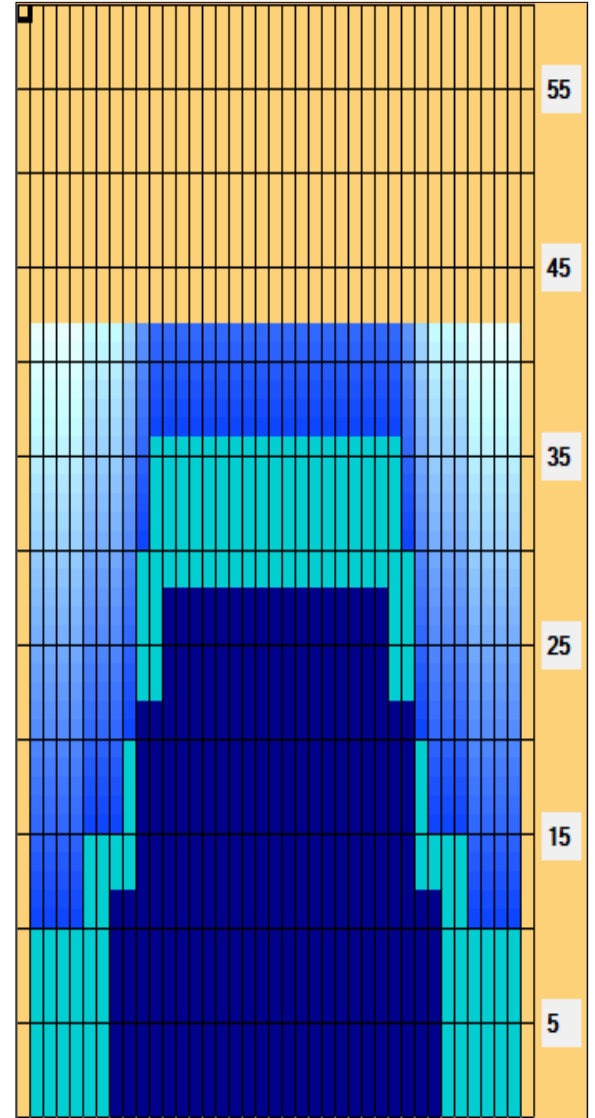

2024 Campeonato Nacional Juvenil Sub 16 y Sub 21 (2021 SYC Kansas Medium - 40')

Oil Pattern Distance: 42 Feet	Reverse Brush Drop: 40 Feet	Oil Per Board: 50 uL
Forward Oil Total: 20,55 mL	Reverse Oil Total: 7,35 mL	Volume Oil Total: 27,9 mL
Forward Boards Crossed: 411 Boards	Reverse Boards Crossed: 147 Boards	Total Boards Crossed: 558 Boards

Start	Stop	Loads	Speed	Crossed	Start	End	Feet	T.Oil
1	2L 2R	5	18	185	0.0	10.2	10.2	9250
2	6L 6R	2	18	58	10.2	15.3	5.1	2900
3	9L 9R	2	18	46	15.3	20.4	5.1	2300
4	10L 10R	4	18	84	20.4	30.6	10.2	4200
5	11L 11R	2	22	38	30.6	36.8	6.2	1900
6	2L 2R	0	26	0	36.8	42.0	5.2	0

Start	Stop	Loads	Speed	Crossed	Start	End	Feet	T.Oil
1	2L 2R	0	26	0	42.0	28.0	-14.0	0
2	12L 12R	2	22	34	28.0	21.8	-6.2	1700
3	10L 10R	3	22	63	21.8	12.5	-9.3	3150
4	8L 8R	2	18	50	12.5	7.4	-5.1	2500
5	2L 2R	0	14	0	7.4	0.0	-7.4	0

Conditioner:
Type In or Select One

TransferType:
Type In or Select One

Forward

Reverse

Combined

Buff

Item	3L-7L:18L-18R	8L-12L:18L-18R	13L-17L:18L-18R	18L-18R:17R-13R	18L-18R:12R-8R	18L-18R:7R-3R
Description	Outside Track:Middle	Middle Track:Middle	Inside Track:Middle	Middle: Inside Track	Middle:Middle Track	Middle:Outside Track
Track Zone Ratio	3,79	1,38	1	1	1,38	3,79