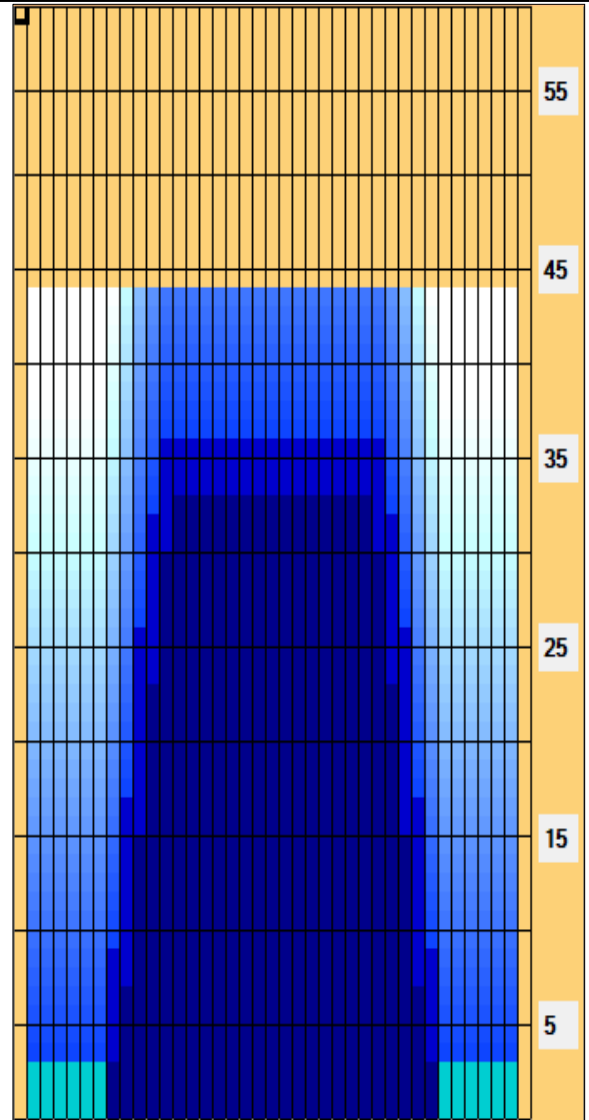

2024 Campeonato Nacional 3ra. Fuerza (Kegel Big Ben - 44')

Oil Pattern Distance: 44 Feet **Reverse Brush Drop:** 39 Feet **Oil Per Board:** 50 uL
Forward Oil Total: 17,15 mL **Reverse Oil Total:** 10,6 mL **Volume Oil Total:** 27,75 mL
Forward Boards Crossed: 343 Boards **Reverse Boards Crossed:** 212 Boards **Total Boards Crossed:** 555 Boards

Start	Stop	Loads	Speed	Crossed	Start	End	Feet	T.Oil
1	2L 2R	3	14	111	0.0	3.9	3.9	5550
2	9L 9R	2	14	46	3.9	7.8	3.9	2300
3	10L 10R	3	18	63	7.8	15.4	7.6	3150
4	11L 11R	3	18	57	15.4	23.0	7.6	2850
5	12L 12R	3	18	51	23.0	30.6	7.6	2550
6	13L 13R	1	18	15	30.6	33.1	2.5	750
7	2L 2R	0	22	0	33.1	39.0	5.9	0
8	2L 2R	0	26	0	39.0	44.0	5.0	0

Conditioner:
 Type In or Select
 One
 TransferType:
 Type In or Select
 One

Forward

 Reverse

 Combined

 Buff

Start	Stop	Loads	Speed	Crossed	Start	End	Feet	T.Oil
1	2L 2R	0	30	0	44.0	36.0	-8.0	0
2	12L 12R	1	26	17	36.0	32.4	-3.6	850
3	11L 11R	2	22	38	32.4	26.2	-6.2	1900
4	10L 10R	3	22	63	26.2	16.9	-9.3	3150
5	9L 9R	3	18	69	16.9	9.3	-7.6	3450
6	8L 8R	1	14	25	9.3	7.4	-1.9	1250
7	2L 2R	0	14	0	7.4	0.0	-7.4	0

<p> Designed for FLEX | BIG BEN - 6544 | One of the most popular landmarks in the UK is the Elizabeth Tower, which houses Big Ben, the largest bell of the clock in the tower. At 44' in length, this pattern will also be very popular as it will provide a lane condition conducive to many styles of play. So when bowling on this oil pattern, get your own Big Ben and ring the bell with every high score!</p>