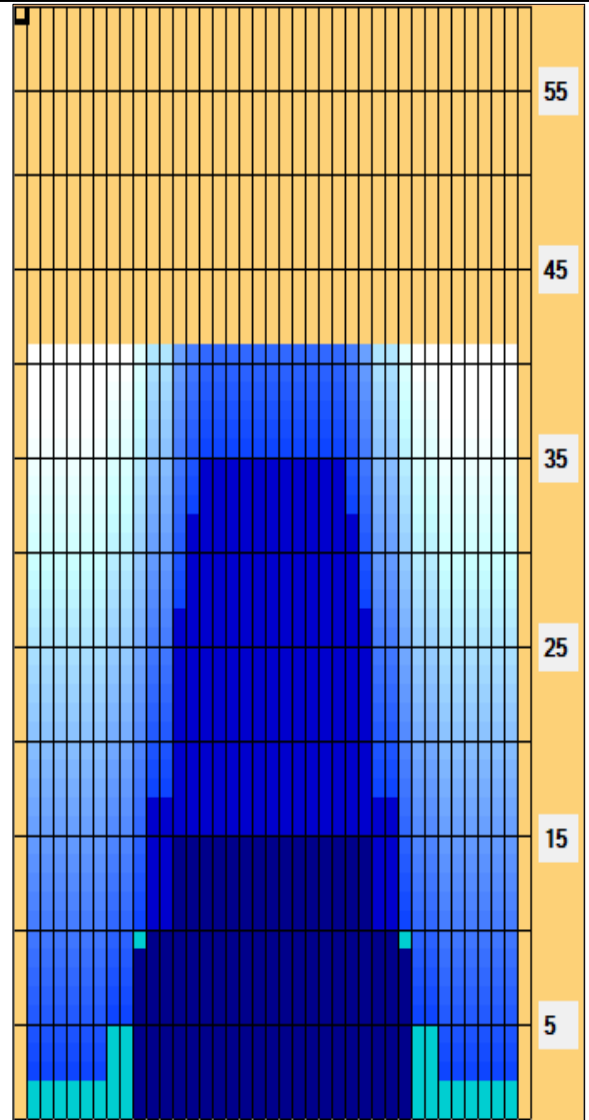

2024 Torneo Nacional La Guaira 2da. Fuerza Femenino (Kegel Recreation Series Main Street - 41')

Oil Pattern Distance: 41 Feet	Reverse Brush Drop: 41 Feet	Oil Per Board: 50 uL
Forward Oil Total: 8,55 mL	Reverse Oil Total: 10,75 mL	Volume Oil Total: 19,3 mL
Forward Boards Crossed: 171 Boards	Reverse Boards Crossed: 215 Boards	Total Boards Crossed: 386 Boards

Start	Stop	Loads	Speed	Crossed	Start	End	Feet	T.Oil
1	2L 2R	2	18	74	0.0	2.5	2.5	3700
2	8L 8R	1	18	25	2.5	5.0	2.5	1250
3	10L 10R	2	18	42	5.0	10.1	5.1	2100
4	13L 13R	2	18	30	10.1	15.2	5.1	1500
5	2L 2R	0	18	0	15.2	24.0	8.8	0
6	2L 2R	0	22	0	24.0	33.0	9.0	0
7	2L 2R	0	30	0	33.0	41.0	8.0	0

Start	Stop	Loads	Speed	Crossed	Start	End	Feet	T.Oil
1	2L 2R	0	30	0	41.0	35.0	-6.0	0
2	15L 15R	1	22	11	35.0	31.9	-3.1	550
3	14L 14R	2	18	26	31.9	26.8	-5.1	1300
4	13L 13R	4	18	60	26.8	16.6	-10.2	3000
5	11L 11R	4	14	76	16.6	8.7	-7.9	3800
6	10L 10R	2	10	42	8.7	5.9	-2.8	2100
7	2L 2R	0	10	0	5.9	0.0	-5.9	0

Conditioner:
Type In or Select One

TransferType:
Type In or Select One

- Forward
- Reverse
- Combined
- Buff