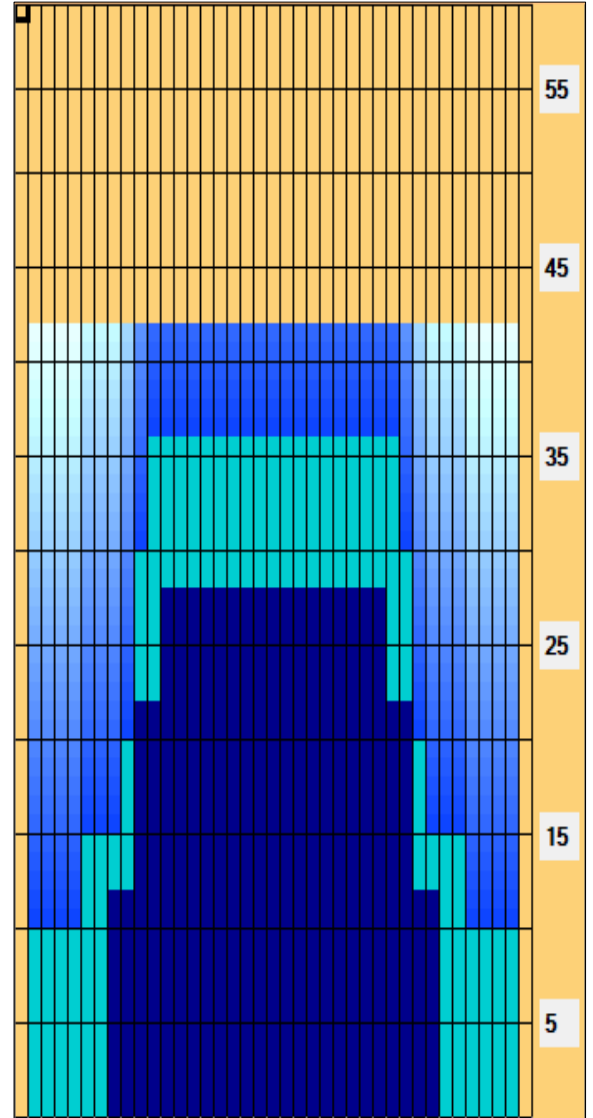

2024 Torneo Selección Nacional Juvenil, Sénior y Grand Sénior Día 4 (2021 SYC Kansas Medium - 42')

Oil Pattern Distance: 42 Feet	Reverse Brush Drop: 40 Feet	Oil Per Board: 50 uL
Forward Oil Total: 20,55 mL	Reverse Oil Total: 7,35 mL	Volume Oil Total: 27,9 mL
Forward Boards Crossed: 411 Boards	Reverse Boards Crossed: 147 Boards	Total Boards Crossed: 558 Boards

Start	Stop	Loads	Speed	Crossed	Start	End	Feet	T.Oil
1	2L 2R	5	18	185	0.0	10.2	10.2	9250
2	6L 6R	2	18	58	10.2	15.3	5.1	2900
3	9L 9R	2	18	46	15.3	20.4	5.1	2300
4	10L 10R	4	18	84	20.4	30.6	10.2	4200
5	11L 11R	2	22	38	30.6	36.8	6.2	1900
6	2L 2R	0	26	0	36.8	42.0	5.2	0

Start	Stop	Loads	Speed	Crossed	Start	End	Feet	T.Oil
1	2L 2R	0	26	0	42.0	28.0	-14.0	0
2	12L 12R	2	22	34	28.0	21.8	-6.2	1700
3	10L 10R	3	22	63	21.8	12.5	-9.3	3150
4	8L 8R	2	18	50	12.5	7.4	-5.1	2500
5	2L 2R	0	14	0	7.4	0.0	-7.4	0

Conditioner:
Type In or Select One

TransferType:
Type In or Select One

- Forward
- Reverse
- Combined
- Buff