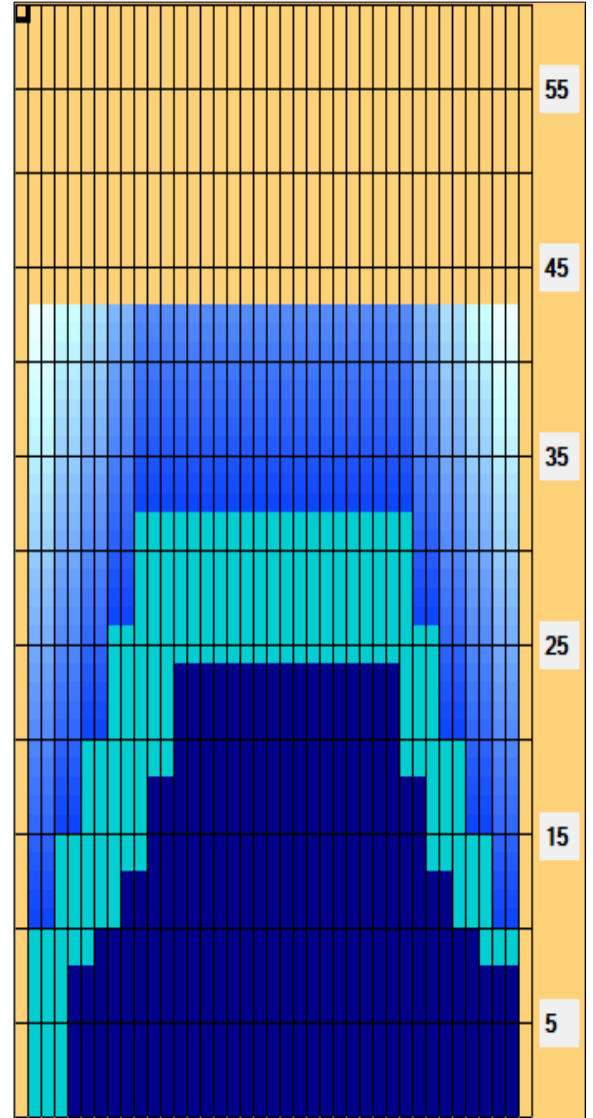

2024 Torneo Selección Nacional 2da. Fuerza y Élite

Día 2 (2023 EBT Bowl For Fun Open - 43')

Oil Pattern Distance: 43 Feet	Reverse Brush Drop: 40 Feet	Oil Per Board: 45 uL
Forward Oil Total: 18,045 mL	Reverse Oil Total: 8,91 mL	Volume Oil Total: 26,955 mL
Forward Boards Crossed: 401 Boards	Reverse Boards Crossed: 198 Boards	Total Boards Crossed: 599 Boards

Start	Stop	Loads	Speed	Crossed	Start	End	Feet	T.Oil
1	2L 2R	5	18	185	0.0	10.2	10.2	8325
2	4L 4R	2	18	66	10.2	15.3	5.1	2970
3	6L 6R	2	18	58	15.3	20.4	5.1	2610
4	8L 8R	2	22	50	20.4	26.6	6.2	2250
5	10L 10R	2	22	42	26.6	32.8	6.2	1890
6	2L 2R	0	22	0	32.8	36.0	3.2	0
7	2L 2R	0	26	0	36.0	41.0	5.0	0
8	2L 2R	0	26	0	41.0	43.0	2.0	0

Forward Reverse More

Start	Stop	Loads	Speed	Crossed	Start	End	Feet	T.Oil
1	2L 2R	0	26	0	43.0	24.0	-19.0	0
2	13L 11R	2	22	34	24.0	17.8	-6.2	1530
3	11L 9R	2	18	42	17.8	12.7	-5.1	1890
4	9L 7R	1	18	25	12.7	10.2	-2.5	1125
5	7L 5R	1	18	29	10.2	7.7	-2.5	1305
6	5L 2R	2	14	68	7.7	3.8	-3.9	3060
7	4L 2R	0	14	0	3.8	0.0	-3.8	0

Forward Reverse More

Conditioner:
Type In or Select One

TransferType:
Type In or Select One

Forward

Reverse

Combined

Buff

Item	3L-7L:18L-18R	8L-12L:18L-18R	13L-17L:18L-18R	18L-18R:17R-13R	18L-18R:12R-8R	18L-18R:7R-3R
Description	Outside Track:Middle	Middle Track:Middle	Inside Track:Middle	Middle: Inside Track	Middle:Middle Track	Middle:Outside Track
Track Zone Ratio	2,39	1,25	1	1	1,13	2,06