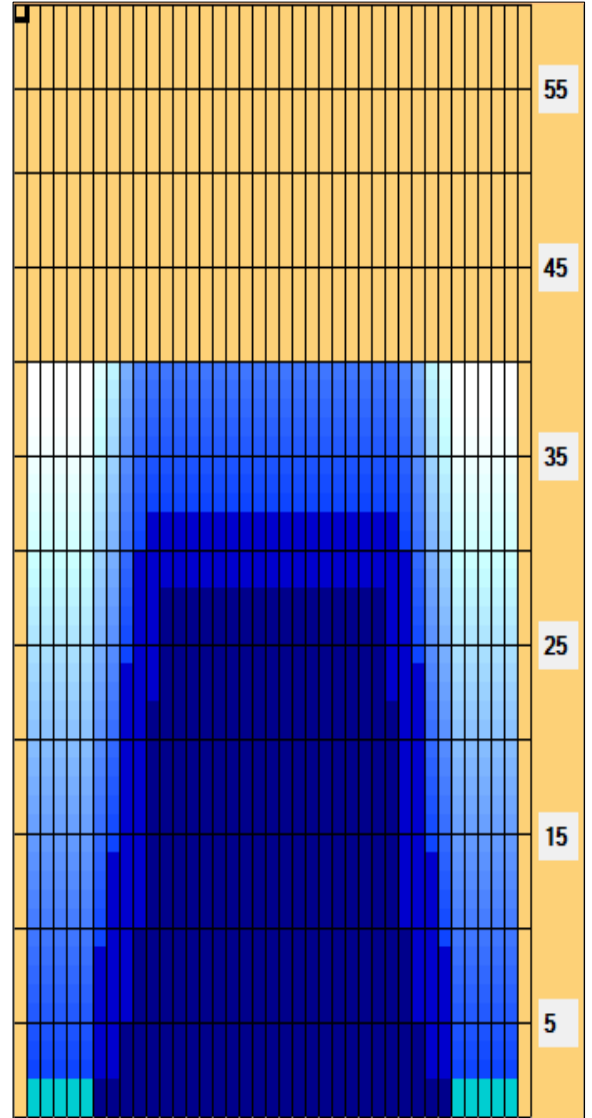

2024 Torneo Nacional Aperura Juvenil, Sénior y Grand Sénior (ABT #2 - 40')

Oil Pattern Distance: 40 Feet	Reverse Brush Drop: 40 Feet	Oil Per Board: 50 uL
Forward Oil Total: 12,45 mL	Reverse Oil Total: 11,5 mL	Volume Oil Total: 23,95 mL
Forward Boards Crossed: 249 Boards	Reverse Boards Crossed: 230 Boards	Total Boards Crossed: 479 Boards

Start	Stop	Loads	Speed	Crossed	Start	End	Feet	T.Oil
1	2L 2R	2	18	74	0.0	2.5	2.5	3700
2	9L 9R	1	18	23	2.5	5.0	2.5	1150
3	10L 10R	2	18	42	5.0	10.1	5.1	2100
4	11L 11R	4	22	76	10.1	22.5	12.4	3800
5	12L 12R	2	22	34	22.5	28.7	6.2	1700
6	2L 2R	0	26	0	28.7	40.0	11.3	0

Start	Stop	Loads	Speed	Crossed	Start	End	Feet	T.Oil
1	2L 2R	0	30	0	40.0	32.0	-8.0	0
2	11L 11R	1	18	19	32.0	29.5	-2.5	950
3	10L 10R	2	18	42	29.5	24.4	-5.1	2100
4	9L 9R	4	18	92	24.4	14.2	-10.2	4600
5	8L 8R	2	18	50	14.2	9.1	-5.1	2500
6	7L 7R	1	14	27	9.1	7.2	-1.9	1350
7	2L 2R	0	10	0	7.2	0.0	-7.2	0

Conditioner:
Type In or Select One

TransferType:
Type In or Select One

Forward

Reverse

Combined

Buff

Item	3L-7L:18L-18R	8L-12L:18L-18R	13L-17L:18L-18R	18L-18R:17R-13R	18L-18R:12R-8R	18L-18R:7R-3R
Description	Outside Track:Middle	Middle Track:Middle	Inside Track:Middle	Middle: Inside Track	Middle:Middle Track	Middle:Outside Track
Track Zone Ratio	9,55	1,52	1	1	1,52	9,55