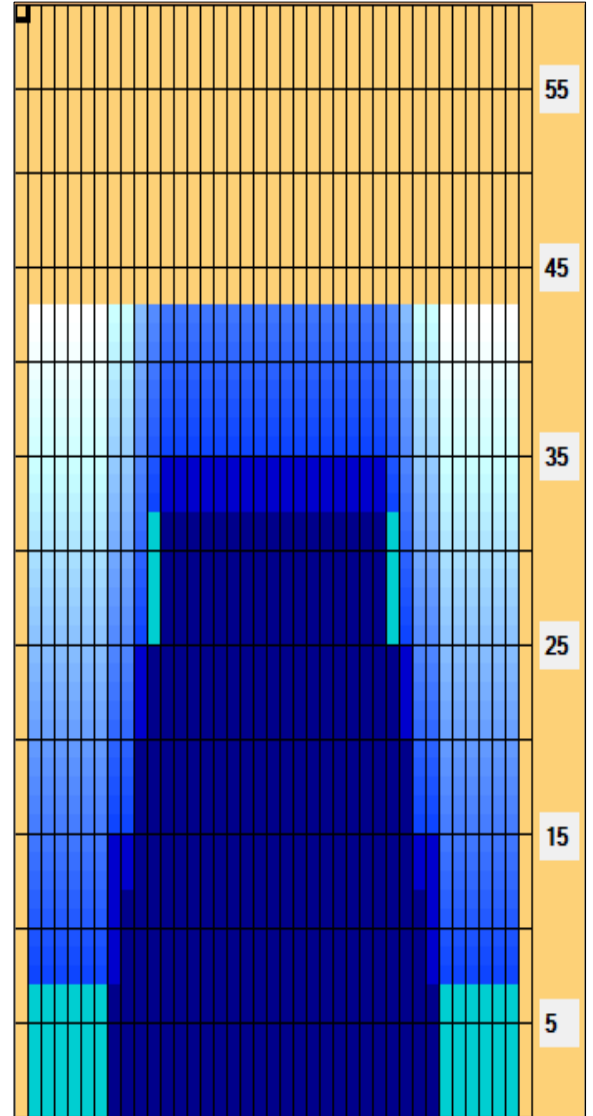

2024 Torneo Nacional Apertura 2da. Fuerza y Élite (2020 SYC Indy Kegel Choice - 43')

Oil Pattern Distance: 43 Feet	Reverse Brush Drop: 43 Feet	Oil Per Board: 50 uL
Forward Oil Total: 16,65 mL	Reverse Oil Total: 11,35 mL	Volume Oil Total: 28 mL
Forward Boards Crossed: 333 Boards	Reverse Boards Crossed: 227 Boards	Total Boards Crossed: 560 Boards

Start	Stop	Loads	Speed	Crossed	Start	End	Feet	T.Oil
1	2L 2R	4	18	148	0.0	7.6	7.6	7400
2	9L 9R	2	18	46	7.6	12.7	5.1	2300
3	10L 10R	3	18	63	12.7	20.3	7.6	3150
4	11L 11R	4	22	76	20.3	32.7	12.4	3800
5	2L 2R	0	26	0	32.7	43.0	10.3	0

Start	Stop	Loads	Speed	Crossed	Start	End	Feet	T.Oil
1	2L 2R	0	26	0	43.0	35.0	-8.0	0
2	12L 12R	4	18	68	35.0	24.8	-10.2	3400
3	10L 10R	4	18	84	24.8	14.6	-10.2	4200
4	8L 8R	3	14	75	14.6	8.7	-5.9	3750
5	2L 2R	0	14	0	8.7	0.0	-8.7	0

Conditioner:
Type In or Select One

TransferType:
Type In or Select One

- Forward
- Reverse
- Combined
- Buff