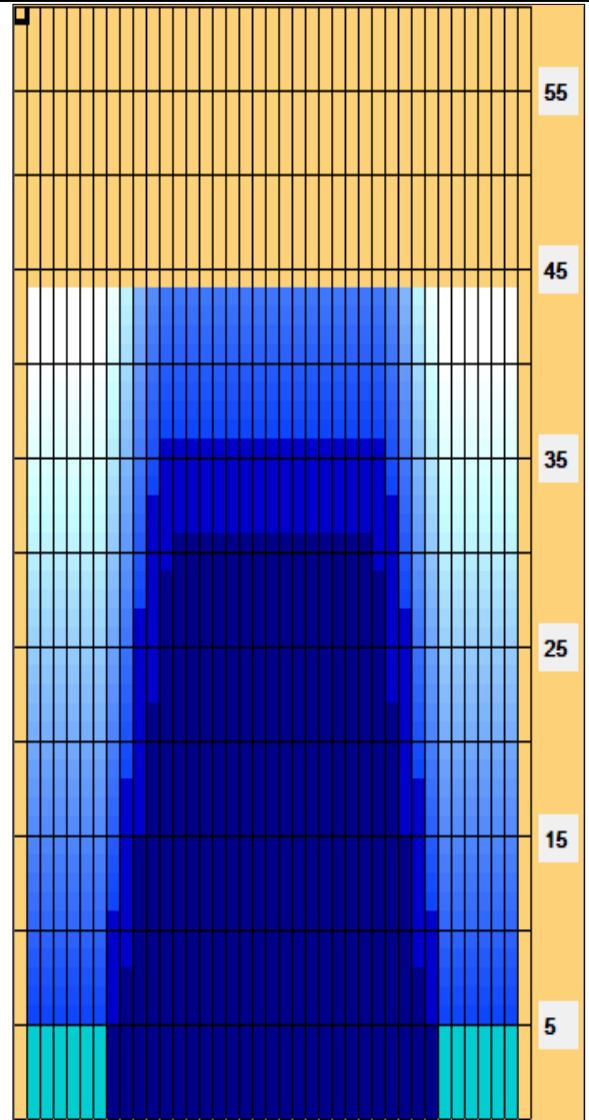

2023 Campeonato Nacional Sénior y Grand Sénior (Kegel Landmark Series - Big Ben - 44')

Oil Pattern Distance: **44 Feet** Reverse Brush Drop: **44 Feet** Oil Per Board: **50 uL**
 Forward Oil Total: **17.15 mL** Reverse Oil Total: **10.6 mL** Volume Oil Total: **27.75 mL**
 Forward Boards Crossed: **343 Boards** Reverse Boards Crossed: **212 Boards** Total Boards Crossed: **555 Boards**

Start	Stop	Loads	Speed	Crossed	Start	End	Feet	T.Oil
1	2L 2R	3	14	111	0.0	5.0	5.0	5550
2	9L 9R	2	14	46	5.0	8.0	3.0	2300
3	10L 10R	3	18	63	8.0	15.0	7.0	3150
4	11L 11R	3	18	57	15.0	22.0	7.0	2850
5	12L 12R	3	18	51	22.0	29.0	7.0	2550
6	13L 13R	1	18	15	29.0	31.0	2.0	750
7	2L 2R	0	22	0	31.0	39.0	8.0	0
8	2L 2R	0	26	0	39.0	44.0	5.0	0

Conditioner: Type In or Select One
 TransferType: Type In or Select One

Forward Reverse More

Start	Stop	Loads	Speed	Crossed	Start	End	Feet	T.Oil
1	2L 2R	0	30	0	44.0	36.0	-8.0	0
2	12L 12R	1	26	17	36.0	33.0	-3.0	850
3	11L 11R	2	22	38	33.0	27.0	-6.0	1900
4	10L 10R	3	22	63	27.0	18.0	-9.0	3150
5	9L 9R	3	18	69	18.0	11.0	-7.0	3450
6	8L 8R	1	14	25	11.0	10.0	-1.0	1250
7	2L 2R	0	14	0	10.0	0.0	-10.0	0

Forward Reverse More

Forward
 Reverse
 Combined
 Buff

<p> Designed for FLEX | BIG BEN - 6544 | One of the most popular landmarks in the UK is the Elizabeth Tower, which houses Big Ben, the largest bell of the clock in the tower. At 44' in length, this pattern will also be very popular as it will provide a lane condition conducive to many styles of play. So when bowling on this oil pattern, get your own Big Ben and ring the bell with every high score!</p>