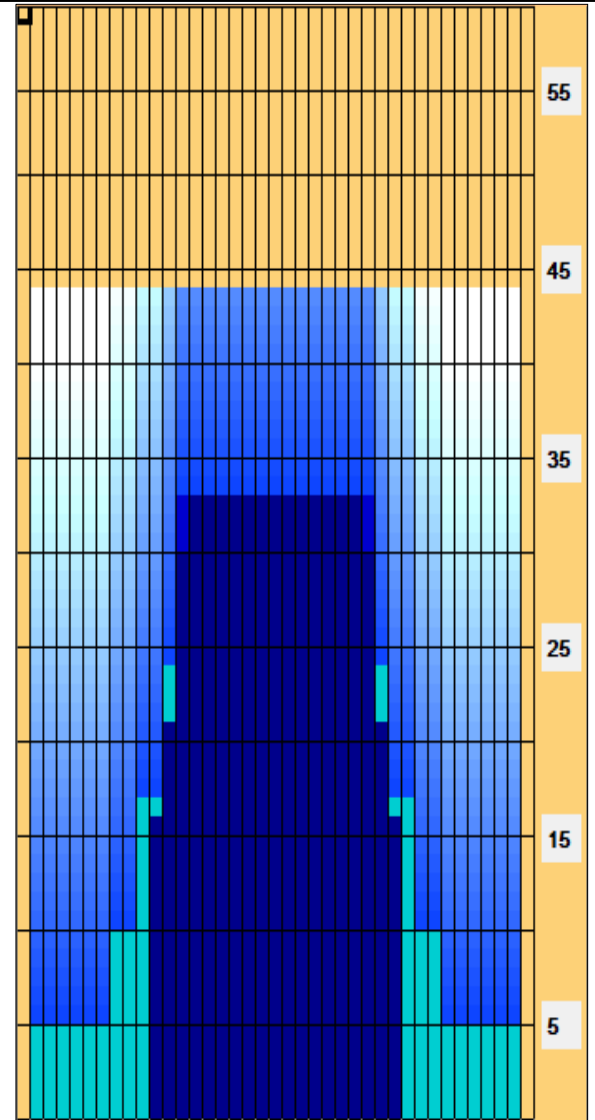

2023 Campeonato Nacional 3ra. Fuerza (Kegel Element Series Lithium - 44')

Oil Pattern Distance: 44 Feet	Reverse Brush Drop: 44 Feet	Oil Per Board: 50 uL
Forward Oil Total: 15,9 mL	Reverse Oil Total: 7,55 mL	Volume Oil Total: 23,45 mL
Forward Boards Crossed: 318 Boards	Reverse Boards Crossed: 151 Boards	Total Boards Crossed: 469 Boards

Start	Stop	Loads	Speed	Crossed	Start	End	Feet	T.Oil
1	2L 2R	3	14	111	0.0	5.0	5.0	5550
2	8L 8R	2	18	50	5.0	10.0	5.0	2500
3	10L 10R	3	18	63	10.0	17.0	7.0	3150
4	12L 12R	3	18	51	17.0	24.0	7.0	2550
5	13L 13R	2	22	30	24.0	30.0	6.0	1500
6	14L 14R	1	22	13	30.0	33.0	3.0	650
7	2L 2R	0	30	0	33.0	44.0	11.0	0

Forward Reverse More

Start	Stop	Loads	Speed	Crossed	Start	End	Feet	T.Oil
1	2L 2R	0	26	0	44.0	33.0	-11.0	0
2	13L 13R	4	22	60	33.0	21.0	-12.0	3000
3	12L 12R	2	18	34	21.0	16.0	-5.0	1700
4	11L 11R	3	18	57	16.0	9.0	-7.0	2850
5	2L 2R	0	14	0	9.0	0.0	-9.0	0

Forward Reverse More

Conditioner:
Type In or Select One

TransferType:
Type In or Select One

- Forward
- Reverse
- Combined
- Buff